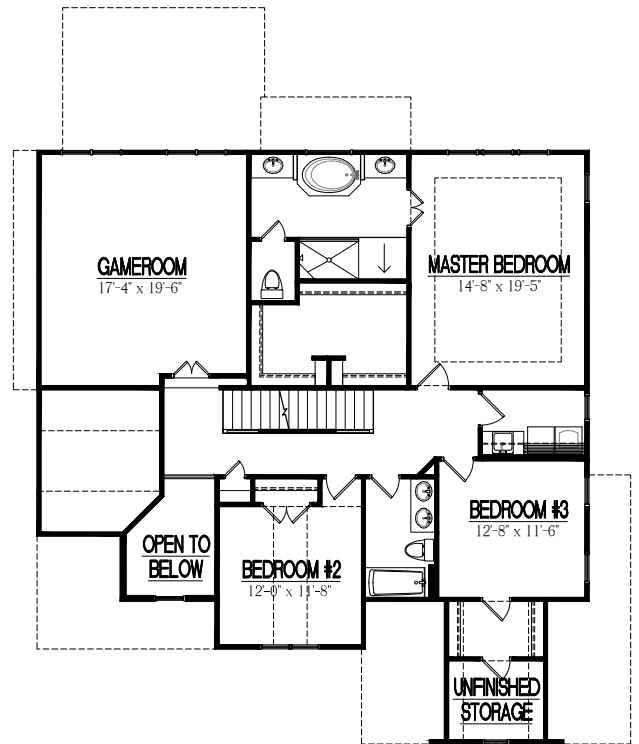

BELFAIR PLACE

First Floor

Second Floor

TEMPORARY BROCHURE ONLY. MAY NOT REFLECT ACTUAL CHARACTERISTICS OF FINISHED HOME. FLOOR PLANS ARE SHOWN ONLY FOR DISPLAY PURPOSES. WINDOW SIZES AND LOCATIONS, ROOM SIZES, AND DIMENSIONS ARE APPROXIMATE AND MAY VARY. PRICES AND FEATURES SUBJECT TO CHANGE WITHOUT NOTICE. PLEASE CONSULT SALES COUNSELOR FOR DESIGN UPDATES.

HOMESTEAD BUILDING COMPANY

12339 WAKE UNION CHURCH RD.
WAKE FOREST, NC 27587
O: (919) 556-8472

www.Homesteadbuilt.com

FLOOR AREA:

FIRST FLOOR HTD. = 1694 S.F.
SECOND FLOOR HTD. = 1583 S.F.
TOTAL HEATED AREA = 3277 S.F.