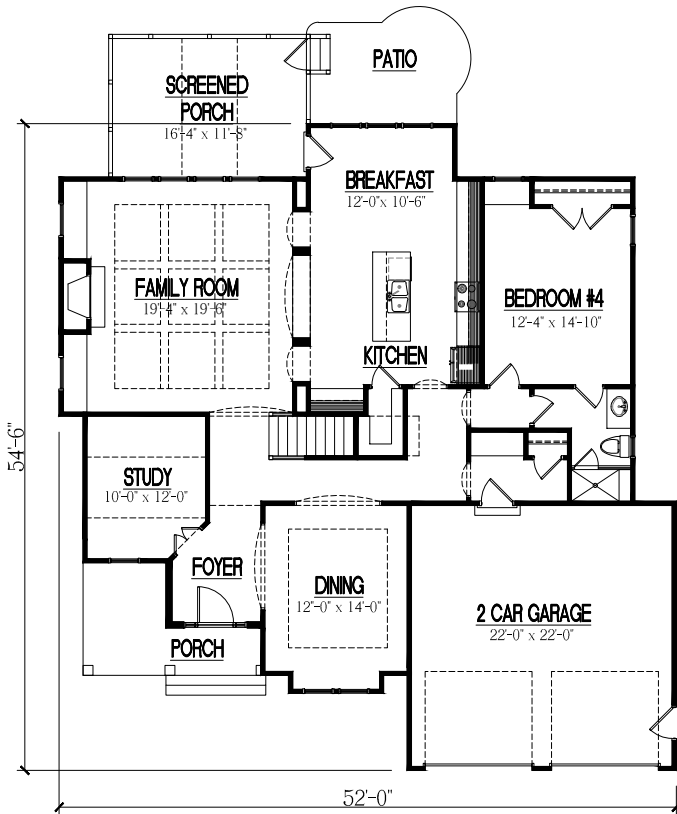

BELFAIR PLACE

First Floor

Second Floor

TEMPORARY BROCHURE ONLY. MAY NOT REFLECT ACTUAL CHARACTERISTICS OF FINISHED HOME. FLOOR PLANS ARE SHOWN ONLY FOR DISPLAY PURPOSES. WINDOW SIZES AND LOCATIONS, ROOM SIZES, AND DIMENSIONS ARE APPROXIMATE AND MAY VARY. PRICES AND FEATURES SUBJECT TO CHANGE WITHOUT NOTICE. PLEASE CONSULT SALES COUNSELOR FOR DESIGN UPDATES.

HOMESTEAD BUILDING COMPANY

12339 WAKE UNION CHURCH RD.
WAKE FOREST, NC 27587
O: (919) 556-8472

www.Homesteadbuilt.com

FLOOR AREA:

FIRST FLOOR HTD. = 1694 S.F.
SECOND FLOOR HTD. = 1583 S.F.
TOTAL HEATED AREA = 3277 S.F.