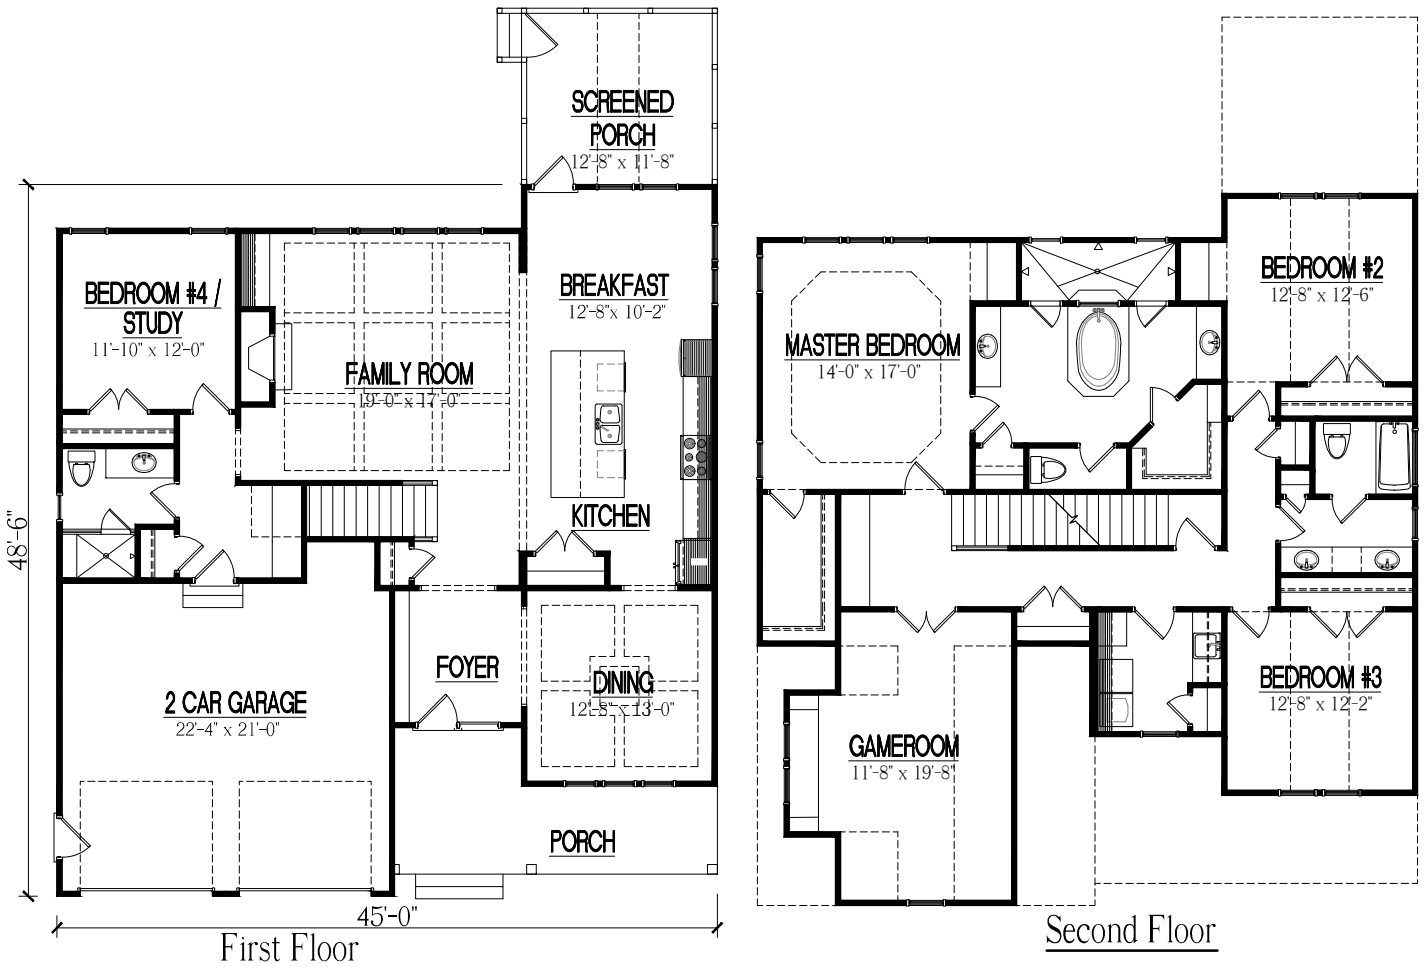

CHARLESTON

TEMPORARY BROCHURE ONLY, MAY NOT REFLECT ACTUAL CHARACTERISTICS OF FINISHED HOME. FLOOR PLANS ARE SHOWN ONLY FOR DISPLAY PURPOSES. WINDOW SIZES AND LOCATIONS, ROOM SIZES, AND DIMENSIONS ARE APPROXIMATE AND MAY VARY. PRICES AND FEATURES SUBJECT TO CHANGE WITHOUT NOTICE. PLEASE CONSULT SALES COUNSELOR FOR DESIGN UPDATES.

HOMESTEAD BUILDING COMPANY
 12339 WAKE UNION CHURCH RD.
 WAKE FOREST, NC 27587
 O: (919) 556-8472
www.Homesteadbuilt.com

| FLOOR AREA: | |
|---------------------|-----------|
| FIRST FLOOR HTD. = | 1390 S.F. |
| SECOND FLOOR HTD. = | 1697 S.F. |
| TOTAL HEATED AREA = | 3087 S.F. |