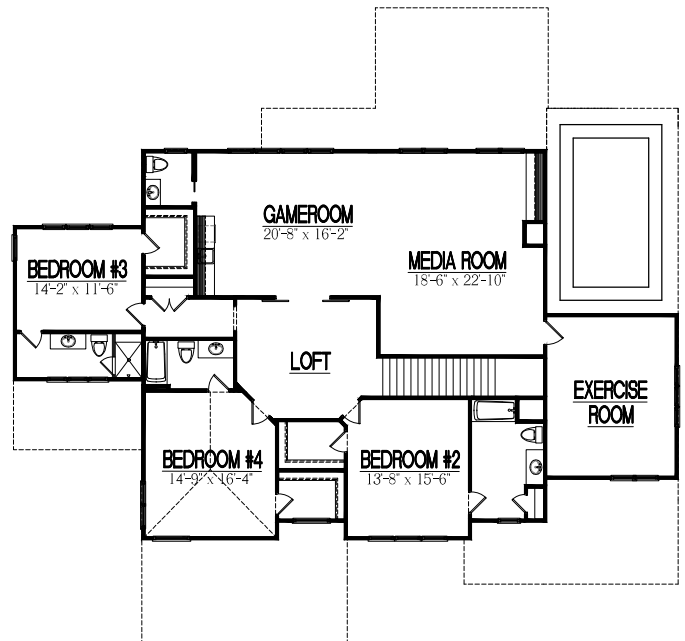

# 1905 HUNTING RIDGE

First Floor

Second Floor

TEMPORARY BROCHURE ONLY. MAY NOT REFLECT ACTUAL CHARACTERISTICS OF FINISHED HOME. FLOOR PLANS ARE SHOWN ONLY FOR DISPLAY PURPOSES. WINDOW SIZES AND LOCATIONS, ROOM SIZES, AND DIMENSIONS ARE APPROXIMATE AND MAY VARY, PRICES AND FEATURES SUBJECT TO CHANGE WITHOUT NOTICE. PLEASE CONSULT SALES COUNSELOR FOR DESIGN UPDATES.

### FLOOR AREA:

FIRST FLOOR HTD. = 2555 S.F.  
 SECOND FLOOR HTD. = 2496 S.F.  
 TOTAL HEATED AREA = 5051 S.F.