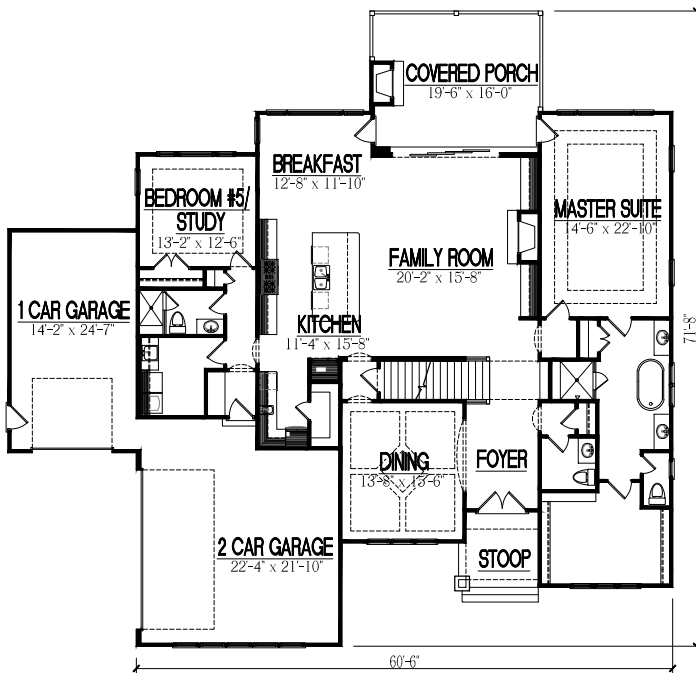

# 1905 HUNTING RIDGE

First Floor

Second Floor

TEMPORARY BROCHURE ONLY. MAY NOT REFLECT ACTUAL CHARACTERISTICS OF FINISHED HOME. FLOOR PLANS ARE SHOWN ONLY FOR DISPLAY PURPOSES. WINDOW SIZES AND LOCATIONS, ROOM SIZES, AND DIMENSIONS ARE APPROXIMATE AND MAY VARY, PRICES AND FEATURES SUBJECT TO CHANGE WITHOUT NOTICE. PLEASE CONSULT SALES COUNSELOR FOR DESIGN UPDATES.

### FLOOR AREA:

FIRST FLOOR HTD. = 2555 S.F.  
 SECOND FLOOR HTD. = 2496 S.F.  
 TOTAL HEATED AREA = 5051 S.F.