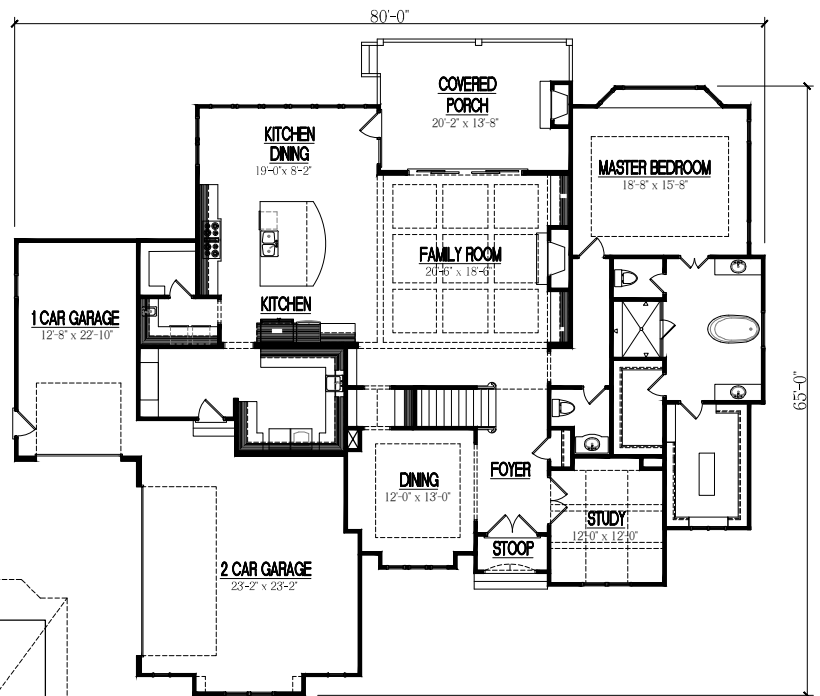

KIAWAH II 'A'

First Floor

Second Floor

TEMPORARY BROCHURE ONLY, MAY NOT REFLECT ACTUAL CHARACTERISTICS OF FINISHED HOME. FLOOR PLANS ARE SHOWN ONLY FOR DISPLAY PURPOSES. WINDOW SIZES AND LOCATIONS, ROOM SIZES, AND DIMENSIONS ARE APPROXIMATE AND MAY VARY. PRICES AND FEATURES SUBJECT TO CHANGE WITHOUT NOTICE. PLEASE CONSULT SALES COUNSELOR FOR DESIGN UPDATES.

HOMESTEAD BUILDING COMPANY

12339 WAKE UNION CHURCH RD.
WAKE FOREST, NC 27587
O: (919)-556-8472

www.Homesteadbuilt.com

FLOOR AREA:

FIRST FLOOR HTD. =	2698 S.F.
SECOND FLOOR HTD. =	1854 S.F.
TOTAL HEATED AREA =	4552 S.F.