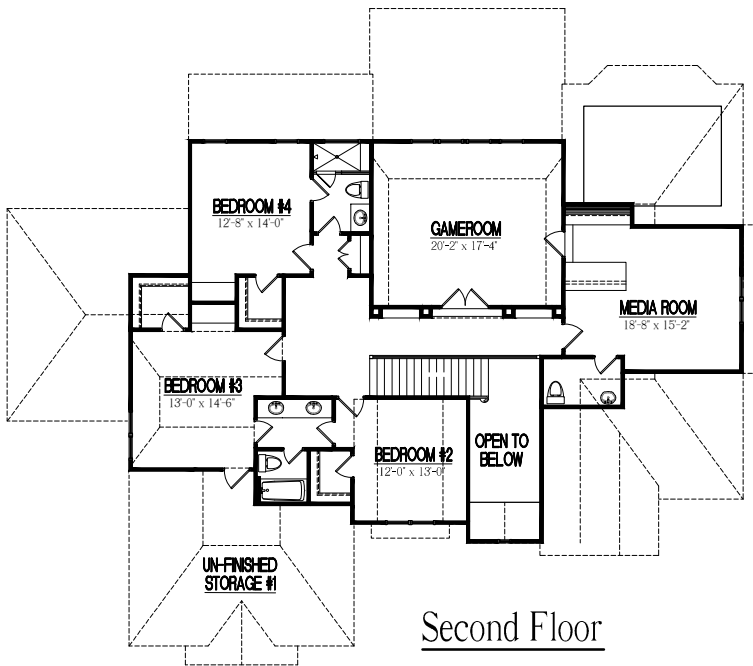

KIAWAH II 'A'

First Floor

Second Floor

TEMPORARY BROCHURE ONLY, MAY NOT REFLECT ACTUAL CHARACTERISTICS OF FINISHED HOME. FLOOR PLANS ARE SHOWN ONLY FOR DISPLAY PURPOSES. WINDOW SIZES AND LOCATIONS, ROOM SIZES, AND DIMENSIONS ARE APPROXIMATE AND MAY VARY. PRICES AND FEATURES SUBJECT TO CHANGE WITHOUT NOTICE. PLEASE CONSULT SALES COUNSELOR FOR DESIGN UPDATES.

HOMESTEAD BUILDING COMPANY

12339 WAKE UNION CHURCH RD.
WAKE FOREST, NC 27587
O: (919)-556-8472

www.Homesteadbuilt.com

FLOOR AREA:

FIRST FLOOR HTD. =	2698 S.F.
SECOND FLOOR HTD. =	1854 S.F.
TOTAL HEATED AREA =	4552 S.F.