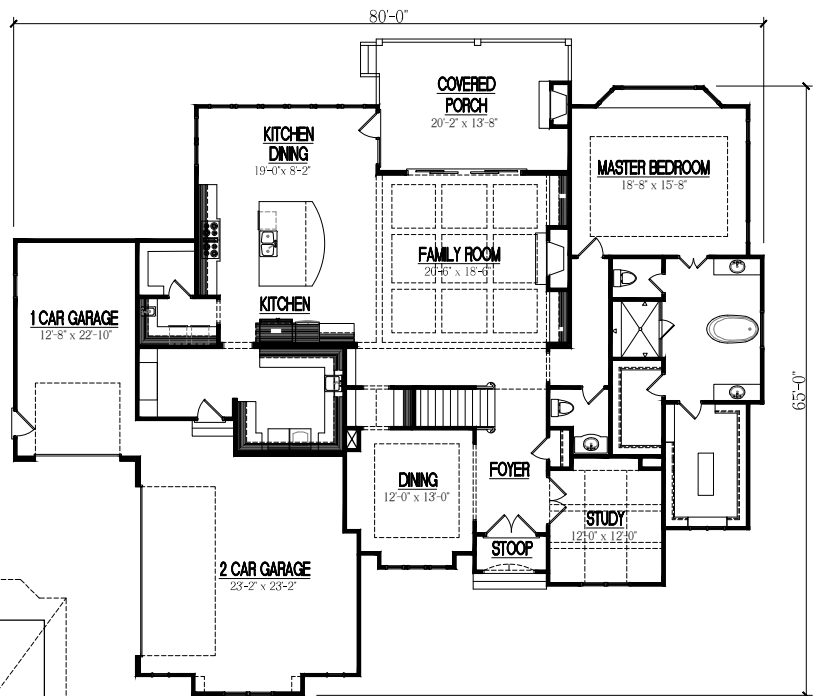

# KIAWAH II 'B'

First Floor

Second Floor

TEMPORARY BROCHURE ONLY, MAY NOT REFLECT ACTUAL CHARACTERISTICS OF FINISHED HOME. FLOOR PLANS ARE SHOWN ONLY FOR DISPLAY PURPOSES. WINDOW SIZES AND LOCATIONS, ROOM SIZES, AND DIMENSIONS ARE APPROXIMATE AND MAY VARY. PRICES AND FEATURES SUBJECT TO CHANGE WITHOUT NOTICE. PLEASE CONSULT SALES COUNSELOR FOR DESIGN UPDATES.

### FLOOR AREA:

FIRST FLOOR HTD. =	2698 S.F.
SECOND FLOOR HTD. =	1854 S.F.
TOTAL HEATED AREA =	4552 S.F.