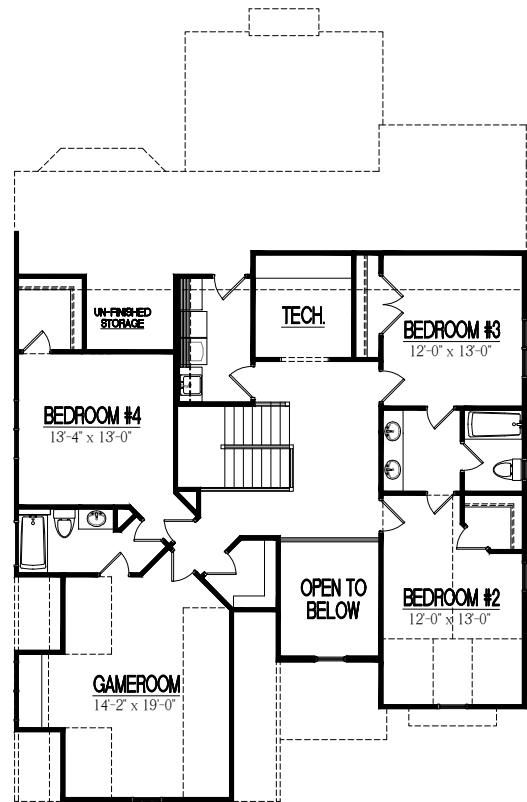

MAJESTIC II

First Floor

Second Floor

TEMPORARY BROCHURE ONLY. MAY NOT REFLECT ACTUAL CHARACTERISTICS OF FINISHED HOME. FLOOR PLANS ARE SHOWN ONLY FOR DISPLAY PURPOSES. WINDOW SIZES AND LOCATIONS, ROOM SIZES, AND DIMENSIONS ARE APPROXIMATE AND MAY VARY. PRICES AND FEATURES SUBJECT TO CHANGE WITHOUT NOTICE. PLEASE CONSULT SALES COUNSELOR FOR DESIGN UPDATES.

HOMESTEAD BUILDING COMPANY

12339 WAKE UNION CHURCH RD.
WAKE FOREST, NC 27587
O: (919)-556-8472

www.Homesteadbuilt.com

FLOOR AREA:

FIRST FLOOR HTD. = 1768 S.F.
SECOND FLOOR HTD. = 1520 S.F.
TOTAL HEATED AREA = 3288 S.F.