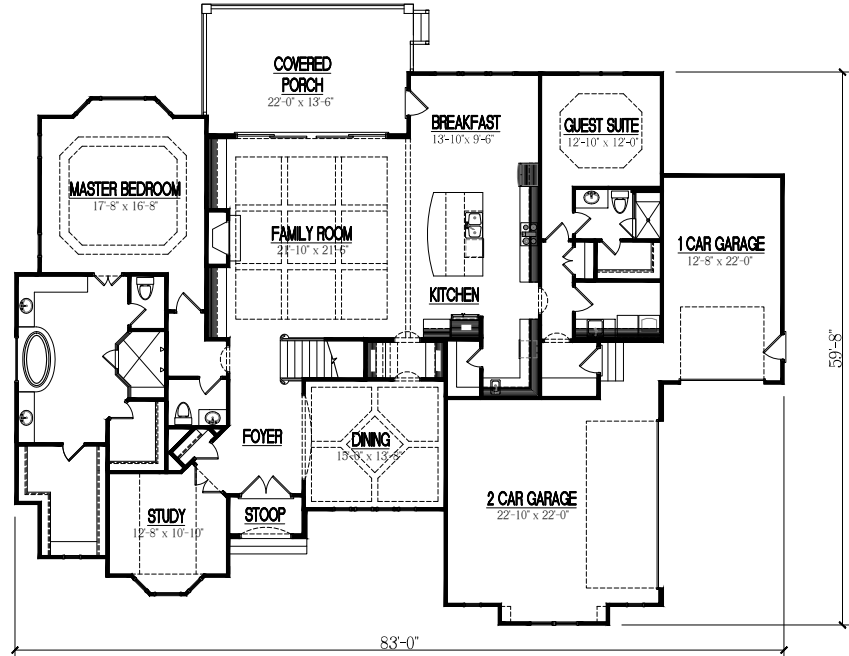

MOSS CREEK

First Floor

Second Floor

TEMPORARY BROCHURE ONLY. MAY NOT REFLECT ACTUAL CHARACTERISTICS OF FINISHED HOME. FLOOR PLANS ARE SHOWN ONLY FOR DISPLAY PURPOSES. WINDOW SIZES AND LOCATIONS, ROOM SIZES, AND DIMENSIONS ARE APPROXIMATE AND MAY VARY. PRICES AND FEATURES SUBJECT TO CHANGE WITHOUT NOTICE. PLEASE CONSULT SALES COUNSELOR FOR DESIGN UPDATES.

HOMESTEAD BUILDING COMPANY

12339 WAKE UNION CHURCH RD.
WAKE FOREST, NC 27587
O: (919)-556-8472

www.Homesteadbuilt.com

FLOOR AREA:
FIRST FLOOR HTD. = 2858 S.F.
SECOND FLOOR HTD. = 1936 S.F.
TOTAL HEATED AREA = 4794 S.F.