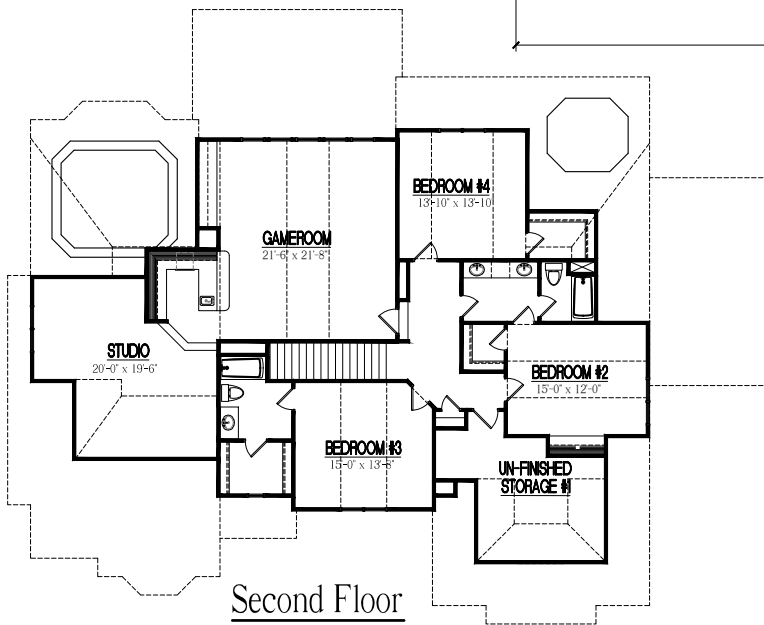

MOSS CREEK

First Floor

Second Floor

TEMPORARY BROCHURE ONLY. MAY NOT REFLECT ACTUAL CHARACTERISTICS OF FINISHED HOME. FLOOR PLANS ARE SHOWN ONLY FOR DISPLAY PURPOSES. WINDOW SIZES AND LOCATIONS, ROOM SIZES, AND DIMENSIONS ARE APPROXIMATE AND MAY VARY. PRICES AND FEATURES SUBJECT TO CHANGE WITHOUT NOTICE. PLEASE CONSULT SALES COUNSELOR FOR DESIGN UPDATES.

HOMESTEAD BUILDING COMPANY

12339 WAKE UNION CHURCH RD.
WAKE FOREST, NC 27587
O: (919)-556-8472

www.Homesteadbuilt.com

FLOOR AREA:
FIRST FLOOR HTD. = 2858 S.F.
SECOND FLOOR HTD. = 1936 S.F.
TOTAL HEATED AREA = 4794 S.F.