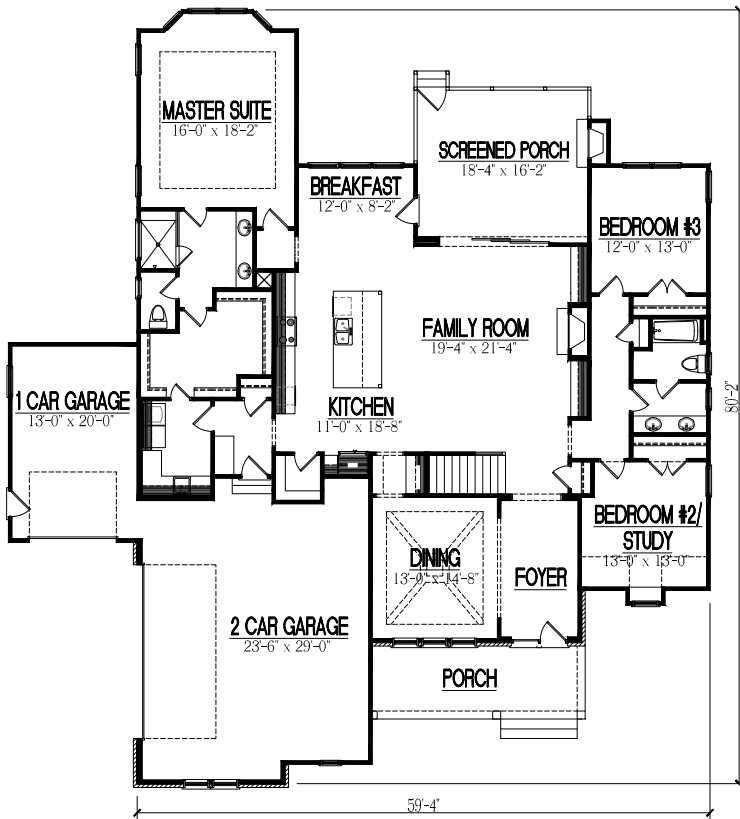

BRIGHTON

First Floor

Second Floor

TEMPORARY BROCHURE ONLY. MAY NOT REFLECT ACTUAL CHARACTERISTICS OF FINISHED HOME. FLOOR PLANS ARE SHOWN ONLY FOR DISPLAY PURPOSES. WINDOW SIZES AND LOCATIONS, ROOM SIZES, AND DIMENSIONS ARE APPROXIMATE AND MAY VARY. PRICES AND FEATURES SUBJECT TO CHANGE WITHOUT NOTICE. PLEASE CONSULT SALES COUNSELOR FOR DESIGN UPDATES.

HOMESTEAD BUILDING COMPANY

12339 WAKE UNION CHURCH RD.
WAKE FOREST, NC 27587
O: (919) 556-8472

www.Homesteadbuilt.com

FLOOR AREA:

FIRST FLOOR HTD. =	2607 S.F.
SECOND FLOOR HTD. =	1133 S.F.
TOTAL HEATED AREA =	3740 S.F.