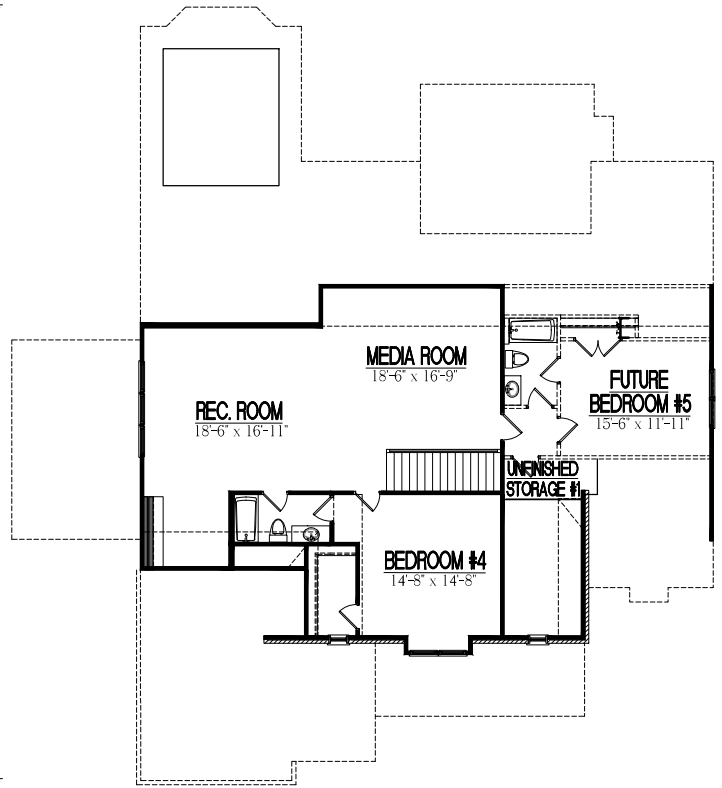

BRIGHTON

First Floor

Second Floor

TEMPORARY BROCHURE ONLY. MAY NOT REFLECT ACTUAL CHARACTERISTICS OF FINISHED HOME. FLOOR PLANS ARE SHOWN ONLY FOR DISPLAY PURPOSES. WINDOW SIZES AND LOCATIONS, ROOM SIZES, AND DIMENSIONS ARE APPROXIMATE AND MAY VARY. PRICES AND FEATURES SUBJECT TO CHANGE WITHOUT NOTICE. PLEASE CONSULT SALES COUNSELOR FOR DESIGN UPDATES.

HOMESTEAD BUILDING COMPANY

12339 WAKE UNION CHURCH RD.
WAKE FOREST, NC 27587
O: (919) 556-8472

www.Homesteadbuilt.com

FLOOR AREA:

FIRST FLOOR HTD. =	2607 S.F.
SECOND FLOOR HTD. =	1133 S.F.
TOTAL HEATED AREA =	3740 S.F.