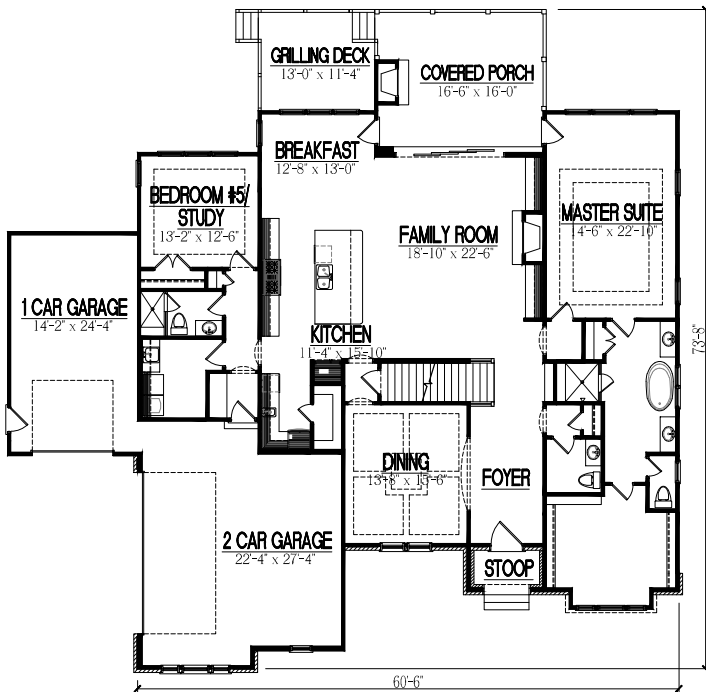

CANTERBURY

First Floor

Second Floor

TEMPORARY BROCHURE ONLY. MAY NOT REFLECT ACTUAL CHARACTERISTICS OF FINISHED HOME. FLOOR PLANS ARE SHOWN ONLY FOR DISPLAY PURPOSES. WINDOW SIZES AND LOCATIONS, ROOM SIZES, AND DIMENSIONS ARE APPROXIMATE AND MAY VARY. PRICES AND FEATURES SUBJECT TO CHANGE WITHOUT NOTICE. PLEASE CONSULT SALES COUNSELOR FOR DESIGN UPDATES.

HOMESTEAD BUILDING COMPANY

12339 WAKE UNION CHURCH RD.
 WAKE FOREST, NC 27587
 O: (919)-556-8472

www.Homesteadbuilt.com

FLOOR AREA:

FIRST FLOOR HTD. = 2603 S.F.
 SECOND FLOOR HTD. = 2489 S.F.
 TOTAL HEATED AREA = 5092 S.F.