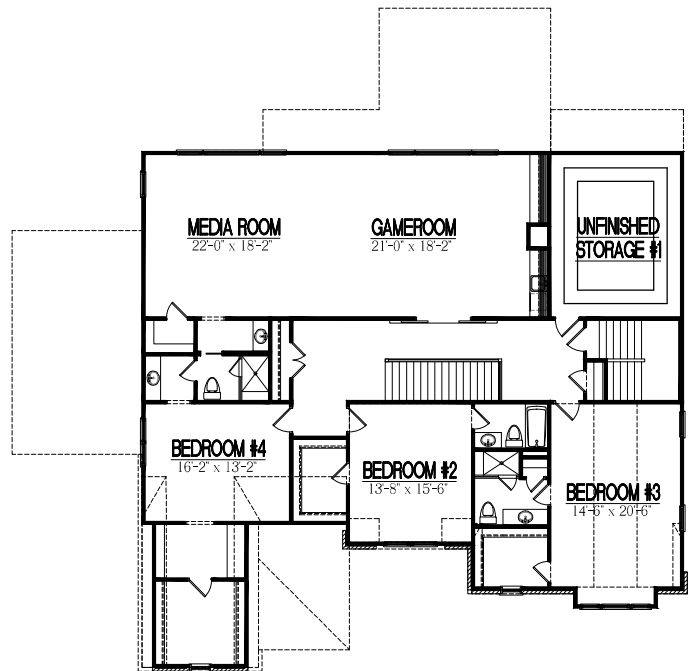

CANTERBURY

First Floor

Second Floor

TEMPORARY BROCHURE ONLY. MAY NOT REFLECT ACTUAL CHARACTERISTICS OF FINISHED HOME. FLOOR PLANS ARE SHOWN ONLY FOR DISPLAY PURPOSES. WINDOW SIZES AND LOCATIONS, ROOM SIZES, AND DIMENSIONS ARE APPROXIMATE AND MAY VARY. PRICES AND FEATURES SUBJECT TO CHANGE WITHOUT NOTICE. PLEASE CONSULT SALES COUNSELOR FOR DESIGN UPDATES.

HOMESTEAD BUILDING COMPANY

12339 WAKE UNION CHURCH RD.
 WAKE FOREST, NC 27587
 O: (919)-556-8472

www.Homesteadbuilt.com

FLOOR AREA:

FIRST FLOOR HTD. = 2603 S.F.
 SECOND FLOOR HTD. = 2489 S.F.
 TOTAL HEATED AREA = 5092 S.F.