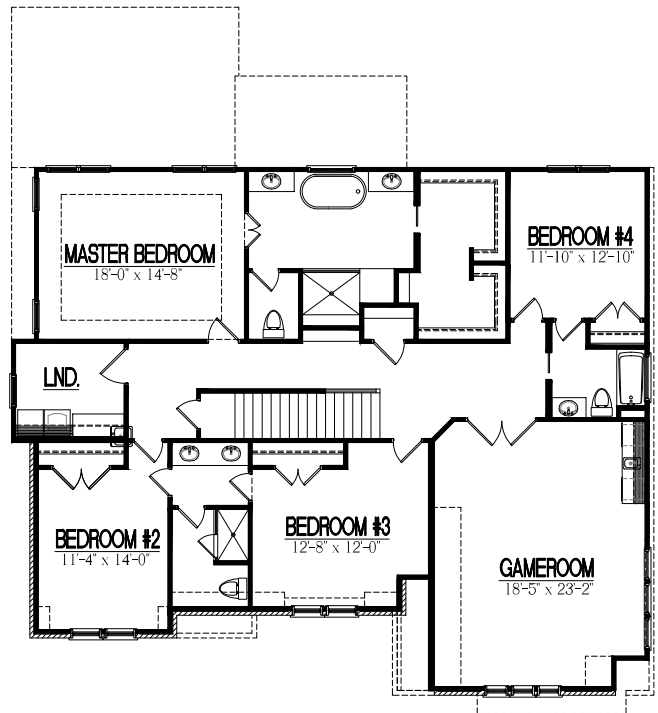

ENGLISH SILVER OAK

First Floor

Second Floor

TEMPORARY BROCHURE ONLY. MAY NOT REFLECT ACTUAL CHARACTERISTICS OF FINISHED HOME. FLOOR PLANS ARE SHOWN ONLY FOR DISPLAY PURPOSES. WINDOW SIZES AND LOCATIONS, ROOM SIZES, AND DIMENSIONS ARE APPROXIMATE AND MAY VARY. PRICES AND FEATURES SUBJECT TO CHANGE WITHOUT NOTICE. PLEASE CONSULT SALES COUNSELOR FOR DESIGN UPDATES.

HOMESTEAD BUILDING COMPANY

12339 WAKE UNION CHURCH RD.
WAKE FOREST, NC 27587
O: (919)-556-8472

www.Homesteadbuilt.com

FLOOR AREA:

| | |
|---------------------|-----------|
| FIRST FLOOR HTD. = | 1866 S.F. |
| SECOND FLOOR HTD. = | 2194 S.F. |
| TOTAL HEATED AREA = | 4060 S.F. |