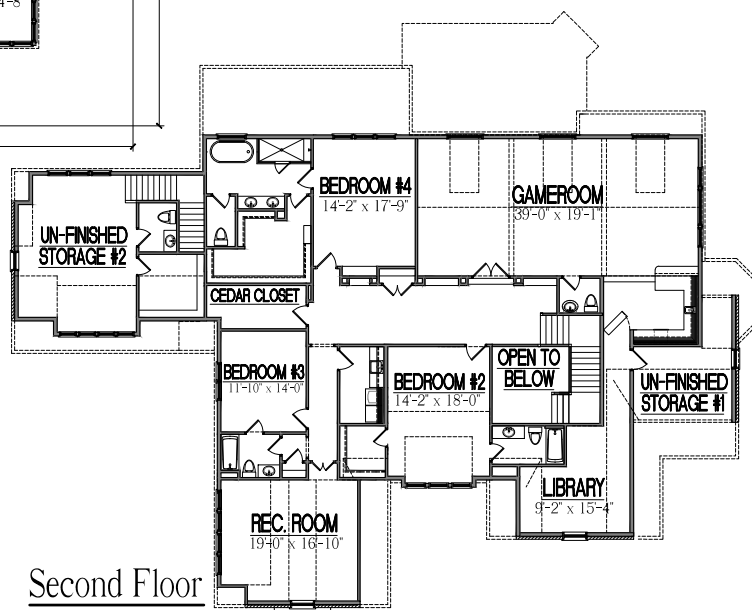

GASTONBURY

First Floor

Second Floor

TEMPORARY BROCHURE ONLY. MAY NOT REFLECT ACTUAL CHARACTERISTICS OF FINISHED HOME. FLOOR PLANS ARE SHOWN ONLY FOR DISPLAY PURPOSES. WINDOW SIZES AND LOCATIONS, ROOM SIZES, AND DIMENSIONS ARE APPROXIMATE AND MAY VARY. PRICES AND FEATURES SUBJECT TO CHANGE WITHOUT NOTICE. PLEASE CONSULT SALES COUNSELOR FOR DESIGN UPDATES.

HOMESTEAD BUILDING COMPANY

12339 WAKE UNION CHURCH RD.
WAKE FOREST, NC 27587
O: (919)-556-8472

www.Homesteadbuilt.com

FLOOR AREA:

FIRST FLOOR HTD. =	3467 S.F.
SECOND FLOOR HTD. =	3376 S.F.
TOTAL HEATED AREA =	6843 S.F.