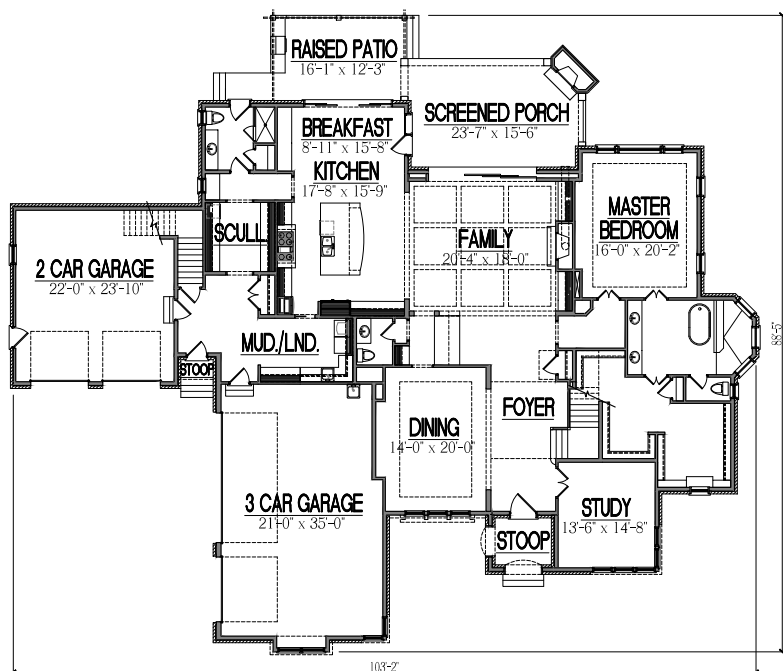

GASTONBURY

First Floor

Second Floor

TEMPORARY BROCHURE ONLY. MAY NOT REFLECT ACTUAL CHARACTERISTICS OF FINISHED HOME. FLOOR PLANS ARE SHOWN ONLY FOR DISPLAY PURPOSES. WINDOW SIZES AND LOCATIONS, ROOM SIZES, AND DIMENSIONS ARE APPROXIMATE AND MAY VARY. PRICES AND FEATURES SUBJECT TO CHANGE WITHOUT NOTICE. PLEASE CONSULT SALES COUNSELOR FOR DESIGN UPDATES.

HOMESTEAD BUILDING COMPANY

12339 WAKE UNION CHURCH RD.
WAKE FOREST, NC 27587
O: (919)-556-8472

www.Homesteadbuilt.com

FLOOR AREA:

FIRST FLOOR HTD. =	3467 S.F.
SECOND FLOOR HTD. =	3376 S.F.
TOTAL HEATED AREA =	6843 S.F.