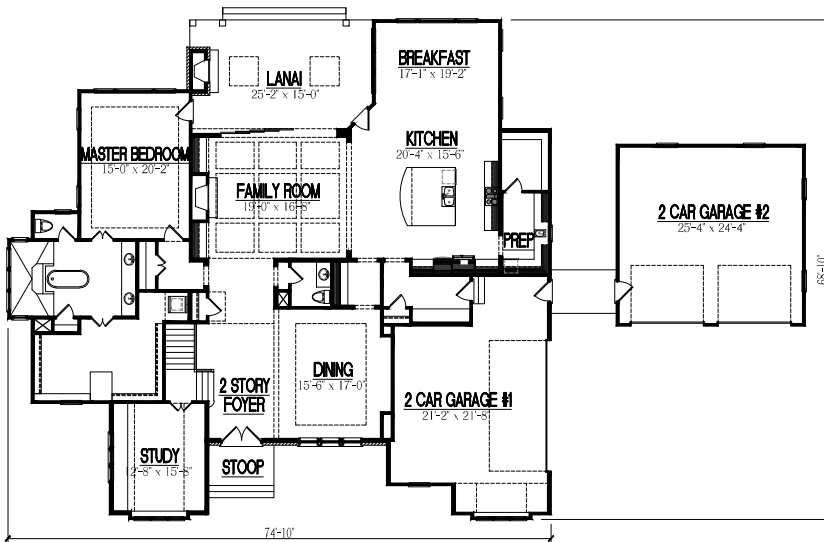

NOTTINGHAM

First Floor

Second Floor

TEMPORARY BROCHURE ONLY. MAY NOT REFLECT ACTUAL CHARACTERISTICS OF FINISHED HOME. FLOOR PLANS ARE SHOWN ONLY FOR DISPLAY PURPOSES. WINDOW SIZES AND LOCATIONS, ROOM SIZES, AND DIMENSIONS ARE APPROXIMATE AND MAY VARY. PRICES AND FEATURES SUBJECT TO CHANGE WITHOUT NOTICE. PLEASE CONSULT SALES COUNSELOR FOR DESIGN UPDATES.

HOMESTEAD BUILDING COMPANY

12339 WAKE UNION CHURCH RD.
WAKE FOREST, NC 27587
O: (919)-556-8472

www.Homesteadbuilt.com

FLOOR AREA:

FIRST FLOOR HTD. =	3071 S.F.
SECOND FLOOR HTD. =	2039 S.F.
TOTAL HEATED AREA =	5110 S.F.