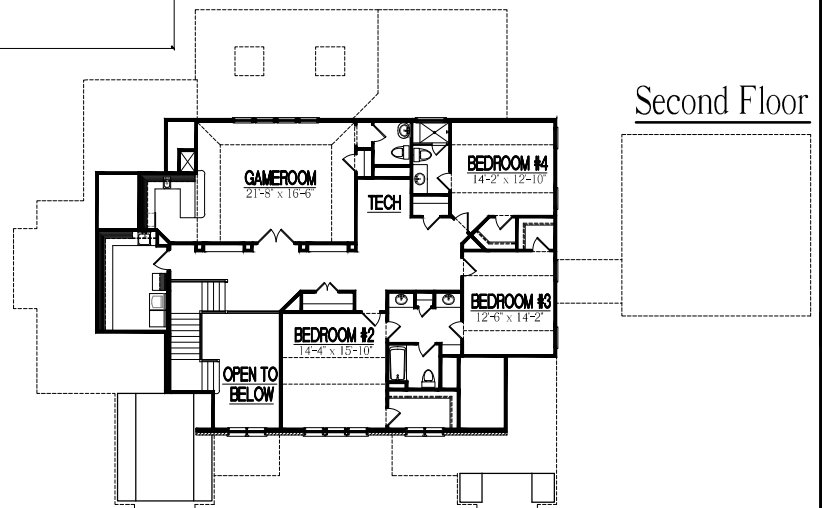

NOTTINGHAM

First Floor

Second Floor

TEMPORARY BROCHURE ONLY. MAY NOT REFLECT ACTUAL CHARACTERISTICS OF FINISHED HOME. FLOOR PLANS ARE SHOWN ONLY FOR DISPLAY PURPOSES. WINDOW SIZES AND LOCATIONS, ROOM SIZES, AND DIMENSIONS ARE APPROXIMATE AND MAY VARY. PRICES AND FEATURES SUBJECT TO CHANGE WITHOUT NOTICE. PLEASE CONSULT SALES COUNSELOR FOR DESIGN UPDATES.

HOMESTEAD BUILDING COMPANY

12339 WAKE UNION CHURCH RD.
WAKE FOREST, NC 27587
O: (919)-556-8472

www.Homesteadbuilt.com

FLOOR AREA:

FIRST FLOOR HTD. =	3071 S.F.
SECOND FLOOR HTD. =	2039 S.F.
TOTAL HEATED AREA =	5110 S.F.