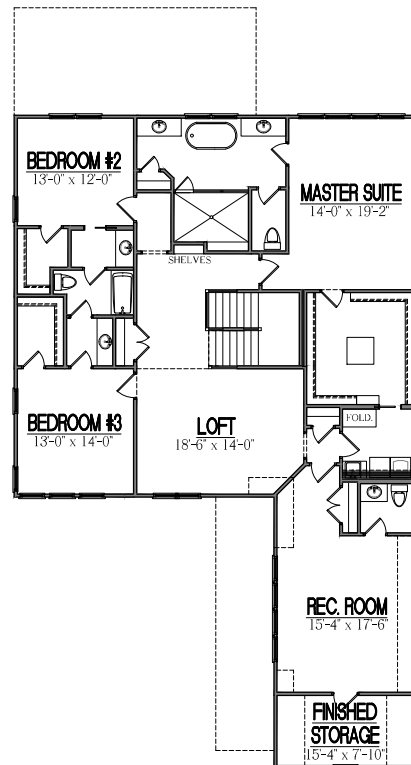

The Wellington

First Floor

Second Floor

TEMPORARY BROCHURE ONLY. MAY NOT REFLECT ACTUAL CHARACTERISTICS OF FINISHED HOME. FLOOR PLANS ARE SHOWN ONLY FOR DISPLAY PURPOSES. WINDOW SIZES AND LOCATIONS, ROOM SIZES, AND DIMENSIONS ARE APPROXIMATE AND MAY VARY. PRICES AND FEATURES SUBJECT TO CHANGE WITHOUT NOTICE. PLEASE CONSULT SALES COUNSELOR FOR DESIGN UPDATES.

HOMESTEAD BUILDING COMPANY

12339 WAKE UNION CHURCH RD.
WAKE FOREST, NC 27587
O: (919)-556-8472

www.Homesteadbuilt.com

FLOOR AREA:

FIRST FLOOR HTD. = 1872 S.F.
SECOND FLOOR HTD. = 2322 S.F.
TOTAL HEATED AREA = 4194 S.F.