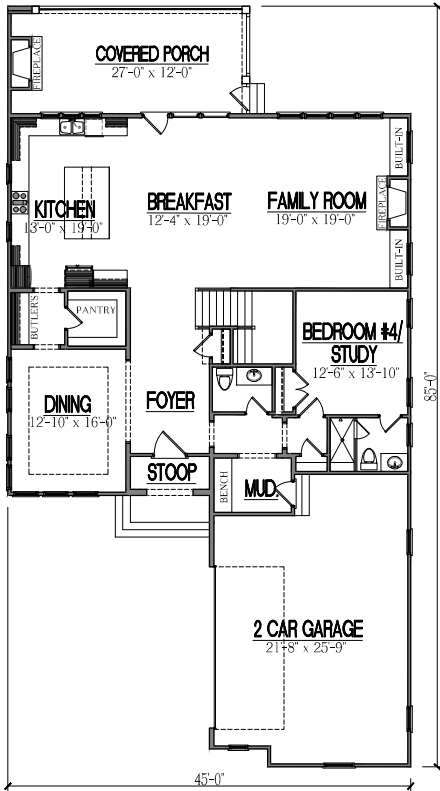

The Wellington

First Floor

Second Floor

TEMPORARY BROCHURE ONLY. MAY NOT REFLECT ACTUAL CHARACTERISTICS OF FINISHED HOME. FLOOR PLANS ARE SHOWN ONLY FOR DISPLAY PURPOSES. WINDOW SIZES AND LOCATIONS, ROOM SIZES, AND DIMENSIONS ARE APPROXIMATE AND MAY VARY. PRICES AND FEATURES SUBJECT TO CHANGE WITHOUT NOTICE. PLEASE CONSULT SALES COUNSELOR FOR DESIGN UPDATES.

HOMESTEAD BUILDING COMPANY

12339 WAKE UNION CHURCH RD.
WAKE FOREST, NC 27587
O: (919)-556-8472

www.Homesteadbuilt.com

FLOOR AREA:

FIRST FLOOR HTD. = 1872 S.F.
SECOND FLOOR HTD. = 2322 S.F.
TOTAL HEATED AREA = 4194 S.F.