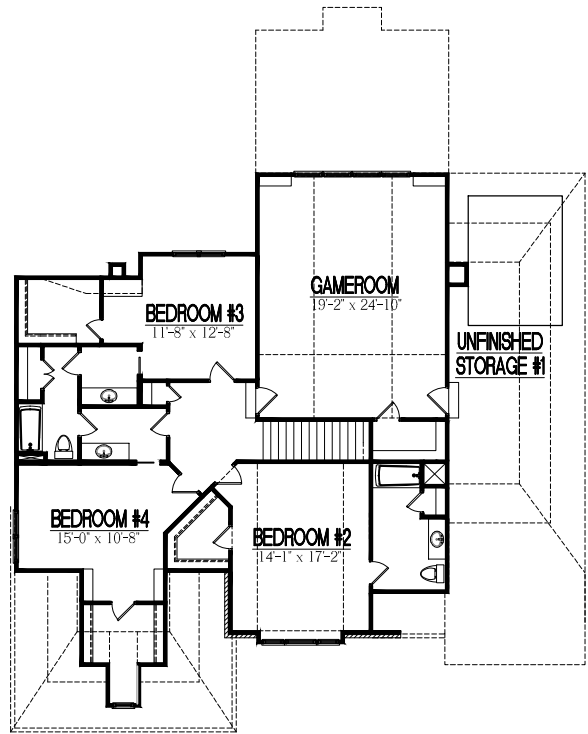

YORKSHIRE

First Floor

Second Floor

TEMPORARY BROCHURE ONLY. MAY NOT REFLECT ACTUAL CHARACTERISTICS OF FINISHED HOME. FLOOR PLANS ARE SHOWN ONLY FOR DISPLAY PURPOSES. WINDOW SIZES AND LOCATIONS, ROOM SIZES, AND DIMENSIONS ARE APPROXIMATE AND MAY VARY. PRICES AND FEATURES SUBJECT TO CHANGE WITHOUT NOTICE. PLEASE CONSULT SALES COUNSELOR FOR DESIGN UPDATES.

HOMESTEAD BUILDING COMPANY

12339 WAKE UNION CHURCH RD.
WAKE FOREST, NC 27587
O: (919)-556-8472

www.Homesteadbuilt.com

FLOOR AREA:

FIRST FLOOR HTD. =	2547 S.F.
SECOND FLOOR HTD. =	1773 S.F.
TOTAL HEATED AREA =	4320 S.F.