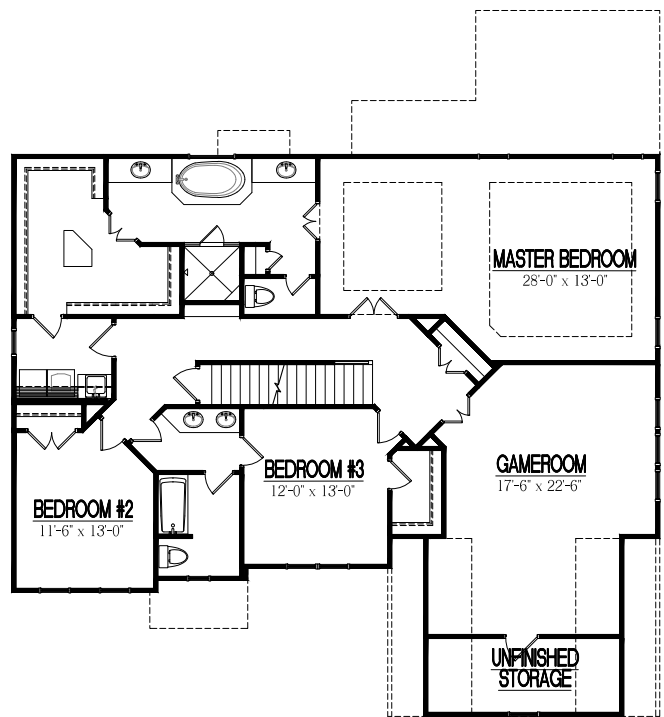

PALMETTO DUNES "B"

First Floor

Second Floor

TEMPORARY BROCHURE ONLY. MAY NOT REFLECT ACTUAL CHARACTERISTICS OF FINISHED HOME. FLOOR PLANS ARE SHOWN ONLY FOR DISPLAY PURPOSES. WINDOW SIZES AND LOCATIONS, ROOM SIZES, AND DIMENSIONS ARE APPROXIMATE AND MAY VARY. PRICES AND FEATURES SUBJECT TO CHANGE WITHOUT NOTICE. PLEASE CONSULT SALES COUNSELOR FOR DESIGN UPDATES.

HOMESTEAD BUILDING COMPANY

12339 WAKE UNION CHURCH RD.  
WAKE FOREST, NC 27587  
O: (919)-556-8472

www.Homesteadbuilt.com

FLOOR AREA:  
FIRST FLOOR HTD. = 1622 S.F.  
SECOND FLOOR HTD. = 1924 S.F.  
TOTAL HEATED AREA = 3546 S.F.