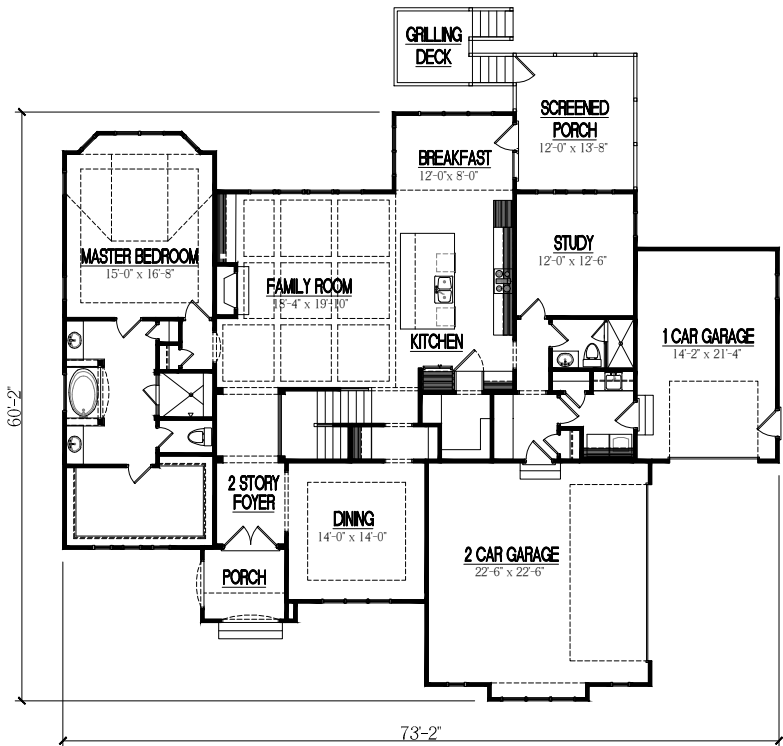

# PORT ROYAL "A"

First Floor

Second Floor

TEMPORARY BROCHURE ONLY, MAY NOT REFLECT ACTUAL CHARACTERISTICS OF FINISHED HOME. FLOOR PLANS ARE SHOWN ONLY FOR DISPLAY PURPOSES. WINDOW SIZES AND LOCATIONS, ROOM SIZES, AND DIMENSIONS ARE APPROXIMATE AND MAY VARY. PRICES AND FEATURES SUBJECT TO CHANGE WITHOUT NOTICE. PLEASE CONSULT SALES COUNSELOR FOR DESIGN UPDATES.

### FLOOR AREA:

FIRST FLOOR HTD. =	2229 S.F.
SECOND FLOOR HTD. =	1817 S.F.
TOTAL HEATED AREA =	4046 S.F.