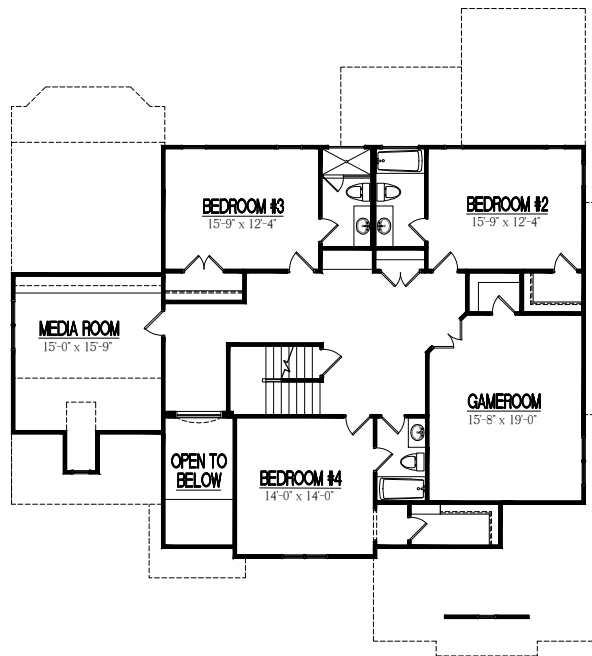

# PORT ROYAL "A"

First Floor

Second Floor

TEMPORARY BROCHURE ONLY, MAY NOT REFLECT ACTUAL CHARACTERISTICS OF FINISHED HOME. FLOOR PLANS ARE SHOWN ONLY FOR DISPLAY PURPOSES. WINDOW SIZES AND LOCATIONS, ROOM SIZES, AND DIMENSIONS ARE APPROXIMATE AND MAY VARY. PRICES AND FEATURES SUBJECT TO CHANGE WITHOUT NOTICE. PLEASE CONSULT SALES COUNSELOR FOR DESIGN UPDATES.

### FLOOR AREA:

FIRST FLOOR HTD. =	2229 S.F.
SECOND FLOOR HTD. =	1817 S.F.
TOTAL HEATED AREA =	4046 S.F.