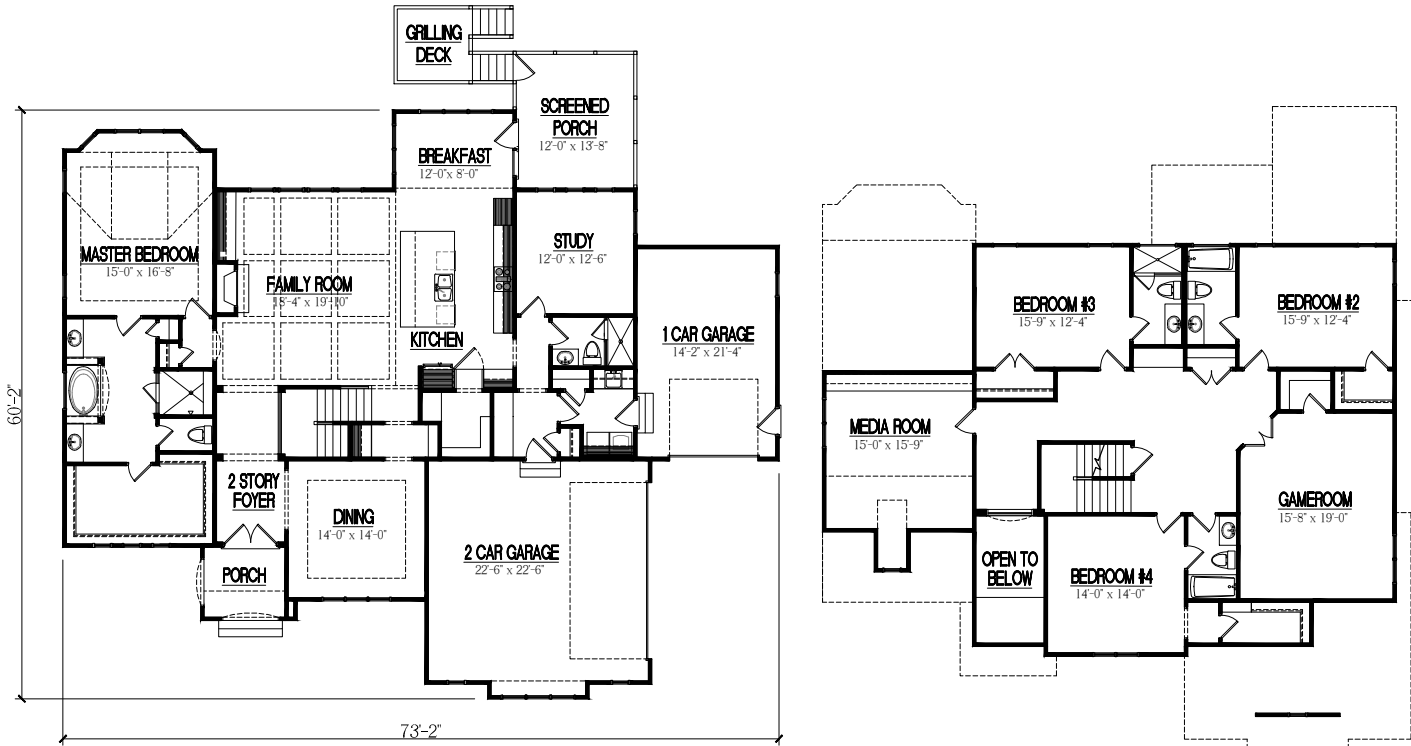

# PORT ROYAL "B"

First Floor

Second Floor

TEMPORARY BROCHURE ONLY, MAY NOT REFLECT ACTUAL CHARACTERISTICS OF FINISHED HOME. FLOOR PLANS ARE SHOWN ONLY FOR DISPLAY PURPOSES. WINDOW SIZES AND LOCATIONS, ROOM SIZES, AND DIMENSIONS ARE APPROXIMATE AND MAY VARY. PRICES AND FEATURES SUBJECT TO CHANGE WITHOUT NOTICE. PLEASE CONSULT SALES COUNSELOR FOR DESIGN UPDATES.

### FLOOR AREA:

FIRST FLOOR HTD. =	2229 S.F.
SECOND FLOOR HTD. =	1817 S.F.
TOTAL HEATED AREA =	4046 S.F.