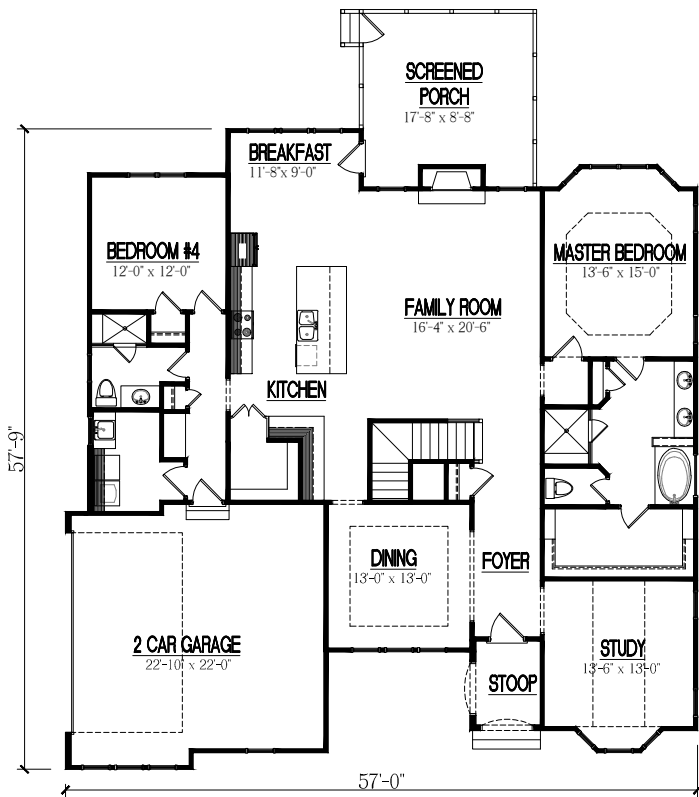

THE SAVANNAH

First Floor

Second Floor

TEMPORARY BROCHURE ONLY. MAY NOT REFLECT ACTUAL CHARACTERISTICS OF FINISHED HOME. FLOOR PLANS ARE SHOWN ONLY FOR DISPLAY PURPOSES. WINDOW SIZES AND LOCATIONS, ROOM SIZES, AND DIMENSIONS ARE APPROXIMATE AND MAY VARY. PRICES AND FEATURES SUBJECT TO CHANGE WITHOUT NOTICE. PLEASE CONSULT SALES COUNSELOR FOR DESIGN UPDATES.

HOMESTEAD BUILDING COMPANY

12339 WAKE UNION CHURCH RD.
WAKE FOREST, NC 27587
O: (919)-556-8472

www.Homesteadbuilt.com

FLOOR AREA:
FIRST FLOOR HTD. = 2221 S.F.
SECOND FLOOR HTD. = 929 S.F.
TOTAL HEATED AREA = 3150 S.F.