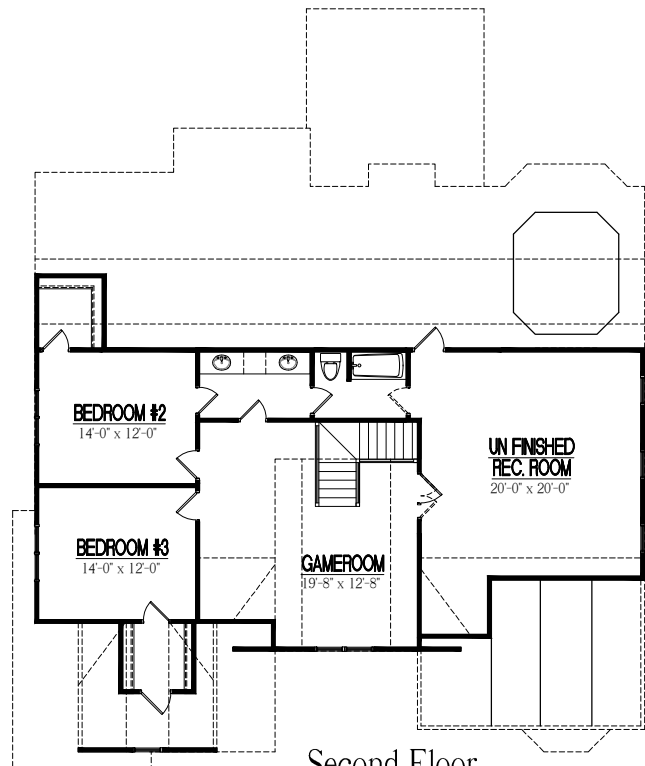

THE SAVANNAH

First Floor

Second Floor

TEMPORARY BROCHURE ONLY. MAY NOT REFLECT ACTUAL CHARACTERISTICS OF FINISHED HOME. FLOOR PLANS ARE SHOWN ONLY FOR DISPLAY PURPOSES. WINDOW SIZES AND LOCATIONS, ROOM SIZES, AND DIMENSIONS ARE APPROXIMATE AND MAY VARY. PRICES AND FEATURES SUBJECT TO CHANGE WITHOUT NOTICE. PLEASE CONSULT SALES COUNSELOR FOR DESIGN UPDATES.

HOMESTEAD BUILDING COMPANY

12339 WAKE UNION CHURCH RD.
WAKE FOREST, NC 27587
O: (919)-556-8472

www.Homesteadbuilt.com

FLOOR AREA:
FIRST FLOOR HTD. = 2221 S.F.
SECOND FLOOR HTD. = 929 S.F.
TOTAL HEATED AREA = 3150 S.F.