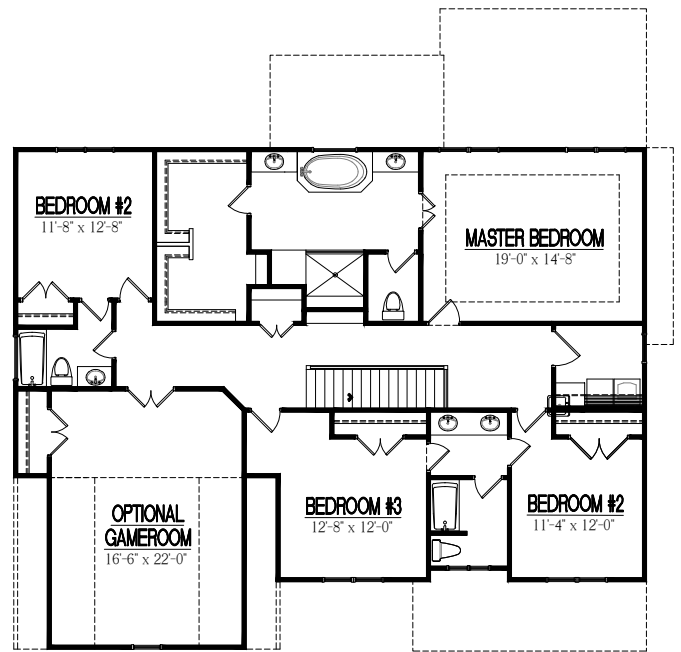

SILVER OAK V.

First Floor

Second Floor

TEMPORARY BROCHURE ONLY. MAY NOT REFLECT ACTUAL CHARACTERISTICS OF FINISHED HOME. FLOOR PLANS ARE SHOWN ONLY FOR DISPLAY PURPOSES. WINDOW SIZES AND LOCATIONS, ROOM SIZES, AND DIMENSIONS ARE APPROXIMATE AND MAY VARY. PRICES AND FEATURES SUBJECT TO CHANGE WITHOUT NOTICE. PLEASE CONSULT SALES COUNSELOR FOR DESIGN UPDATES.

HOMESTEAD BUILDING COMPANY

12339 WAKE UNION CHURCH RD.
WAKE FOREST, NC 27387
O: (919) 556-8472

www.Homesteadbuilt.com

FLOOR AREA:

FIRST FLOOR HTD. = 1802 S.F.
SECOND FLOOR HTD. = 1693 S.F.
TOTAL HEATED AREA = 3495 S.F.