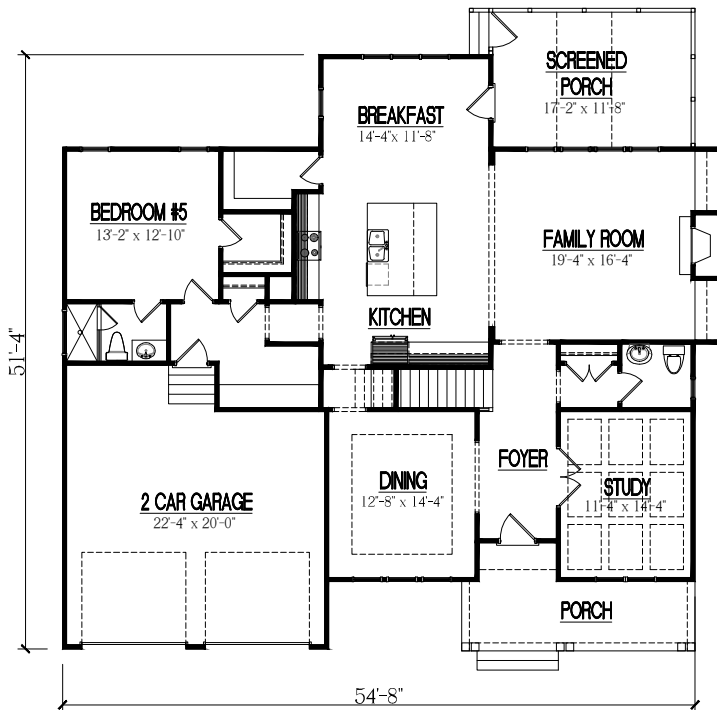

SILVER OAK V.

First Floor

Second Floor

TEMPORARY BROCHURE ONLY. MAY NOT REFLECT ACTUAL CHARACTERISTICS OF FINISHED HOME. FLOOR PLANS ARE SHOWN ONLY FOR DISPLAY PURPOSES. WINDOW SIZES AND LOCATIONS, ROOM SIZES, AND DIMENSIONS ARE APPROXIMATE AND MAY VARY. PRICES AND FEATURES SUBJECT TO CHANGE WITHOUT NOTICE. PLEASE CONSULT SALES COUNSELOR FOR DESIGN UPDATES.

HOMESTEAD BUILDING COMPANY

12339 WAKE UNION CHURCH RD.
WAKE FOREST, NC 27387
O: (919) 556-8472

www.Homesteadbuilt.com

FLOOR AREA:

FIRST FLOOR HTD. = 1802 S.F.
SECOND FLOOR HTD. = 1693 S.F.
TOTAL HEATED AREA = 3495 S.F.