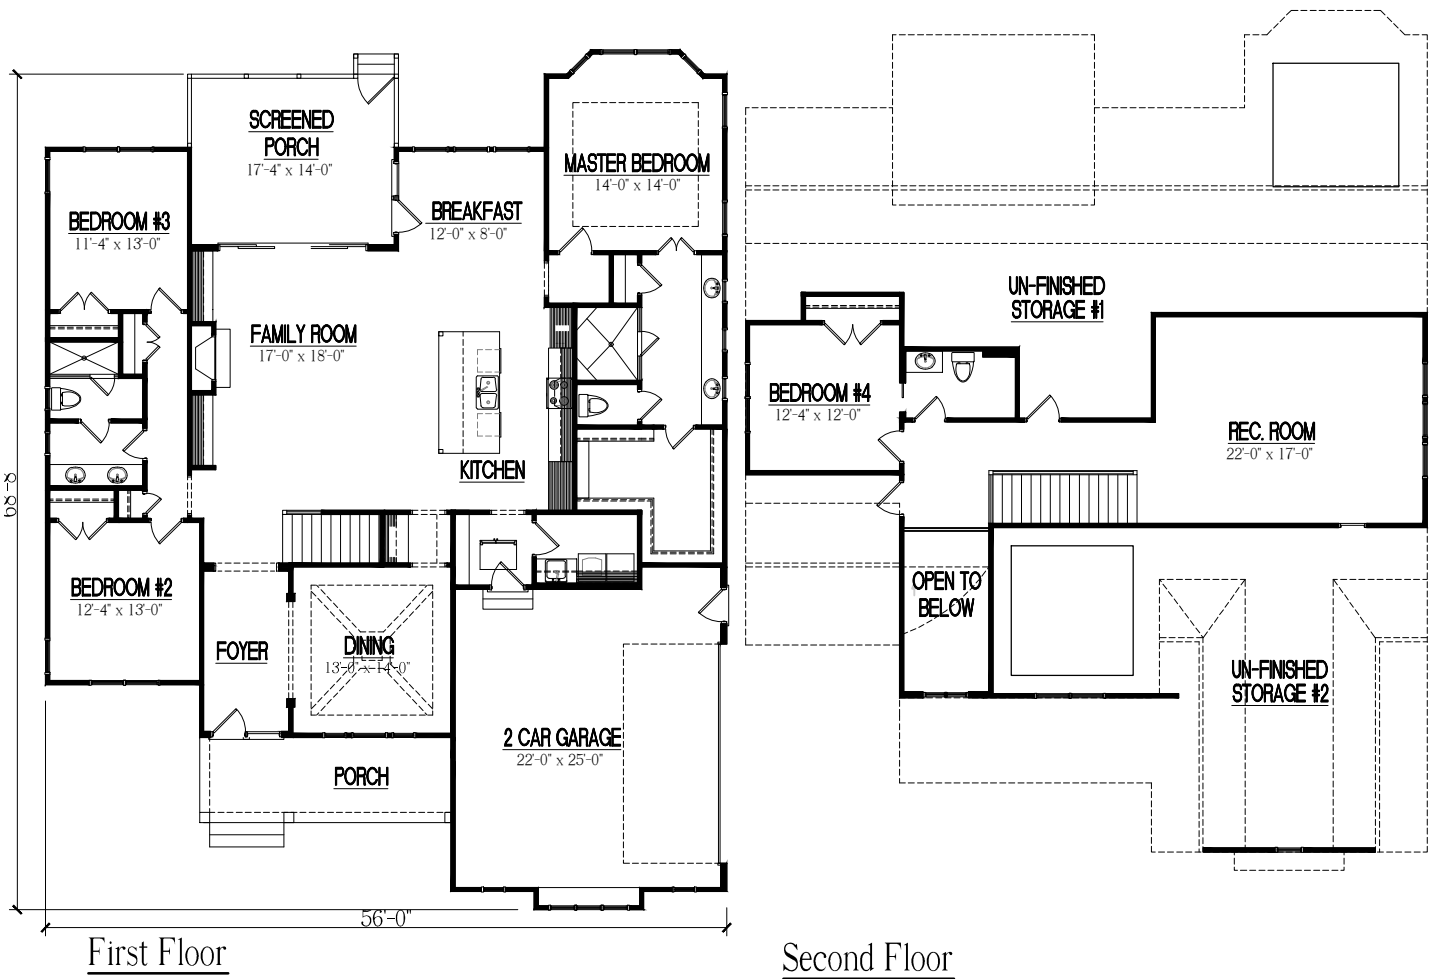

STONEWATER COTTAGE

TEMPORARY BROCHURE ONLY. MAY NOT REFLECT ACTUAL CHARACTERISTICS OF FINISHED HOME. FLOOR PLANS ARE SHOWN ONLY FOR DISPLAY PURPOSES. WINDOW SIZES AND LOCATIONS, ROOM SIZES, AND DIMENSIONS ARE APPROXIMATE AND MAY VARY. PRICES AND FEATURES SUBJECT TO CHANGE WITHOUT NOTICE. PLEASE CONSULT SALES COUNSELOR FOR DESIGN UPDATES.

HOMESTEAD BUILDING COMPANY
 12339 WAKE UNION CHURCH RD.
 WAKE FOREST, NC 27587
 O: (919)-556-8472
www.Homesteadbuilt.com

FLOOR AREA:	
FIRST FLOOR HTD. =	2352 S.F.
SECOND FLOOR HTD. =	774 S.F.
TOTAL HEATED AREA =	3126 S.F.