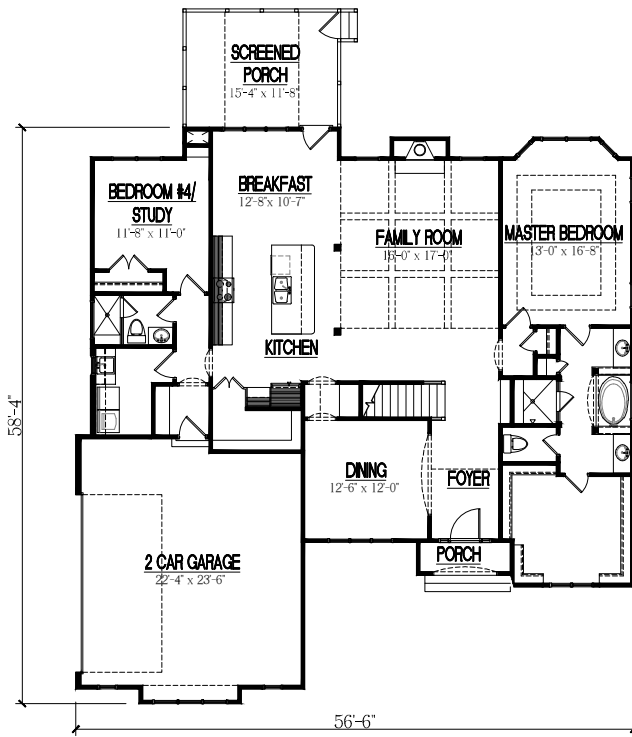

WEXFORD A

First Floor

Second Floor

TEMPORARY BROCHURE ONLY, MAY NOT REFLECT ACTUAL CHARACTERISTICS OF FINISHED HOME. FLOOR PLANS ARE SHOWN ONLY FOR DISPLAY PURPOSES. WINDOW SIZES AND LOCATIONS, ROOM SIZES, AND DIMENSIONS ARE APPROXIMATE AND MAY VARY. PRICES AND FEATURES SUBJECT TO CHANGE WITHOUT NOTICE. PLEASE CONSULT SALES COUNSELOR FOR DESIGN UPDATES.

HOMESTEAD BUILDING COMPANY

12339 WAKE UNION CHURCH RD.
WAKE FOREST, NC 27587
O: (919)-556-8472

www.Homesteadbuilt.com

FLOOR AREA:

FIRST FLOOR HTD. =	2069 S.F.
SECOND FLOOR HTD. =	1020 S.F.
TOTAL HEATED AREA =	3089 S.F.
OPTIONAL MEDIA RM. =	318 S.F.