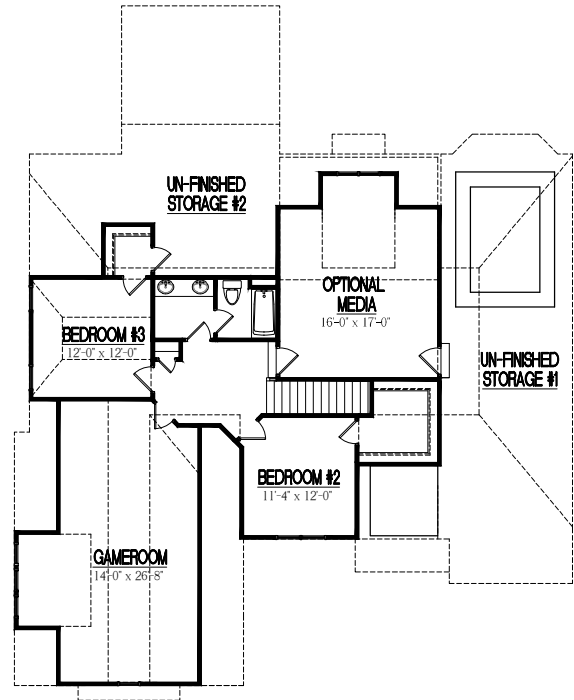

WEXFORD A

First Floor

Second Floor

TEMPORARY BROCHURE ONLY, MAY NOT REFLECT ACTUAL CHARACTERISTICS OF FINISHED HOME. FLOOR PLANS ARE SHOWN ONLY FOR DISPLAY PURPOSES. WINDOW SIZES AND LOCATIONS, ROOM SIZES, AND DIMENSIONS ARE APPROXIMATE AND MAY VARY. PRICES AND FEATURES SUBJECT TO CHANGE WITHOUT NOTICE. PLEASE CONSULT SALES COUNSELOR FOR DESIGN UPDATES.

HOMESTEAD BUILDING COMPANY

12339 WAKE UNION CHURCH RD.
WAKE FOREST, NC 27587
O: (919)-556-8472

www.Homesteadbuilt.com

FLOOR AREA:

FIRST FLOOR HTD. =	2069 S.F.
SECOND FLOOR HTD. =	1020 S.F.
TOTAL HEATED AREA =	3089 S.F.
OPTIONAL MEDIA RM. =	318 S.F.