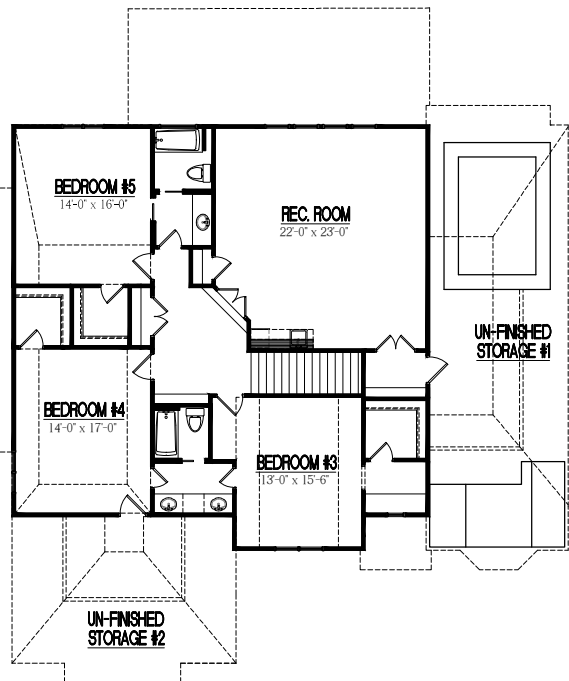

WEXFORD RIDGE II

First Floor

Second Floor

TEMPORARY BROCHURE ONLY. MAY NOT REFLECT ACTUAL CHARACTERISTICS OF FINISHED HOME. FLOOR PLANS ARE SHOWN ONLY FOR DISPLAY PURPOSES. WINDOW SIZES AND LOCATIONS, ROOM SIZES, AND DIMENSIONS ARE APPROXIMATE AND MAY VARY. PRICES AND FEATURES SUBJECT TO CHANGE WITHOUT NOTICE. PLEASE CONSULT SALES COUNSELOR FOR DESIGN UPDATES.

HOMESTEAD BUILDING COMPANY

12339 WAKE UNION CHURCH RD.  
WAKE FOREST, NC 27587  
O: (919)-556-8472

www.Homesteadbuilt.com

FLOOR AREA:

FIRST FLOOR HTD. =	2258 S.F.
SECOND FLOOR HTD. =	1761 S.F.
TOTAL HEATED AREA =	4019 S.F.