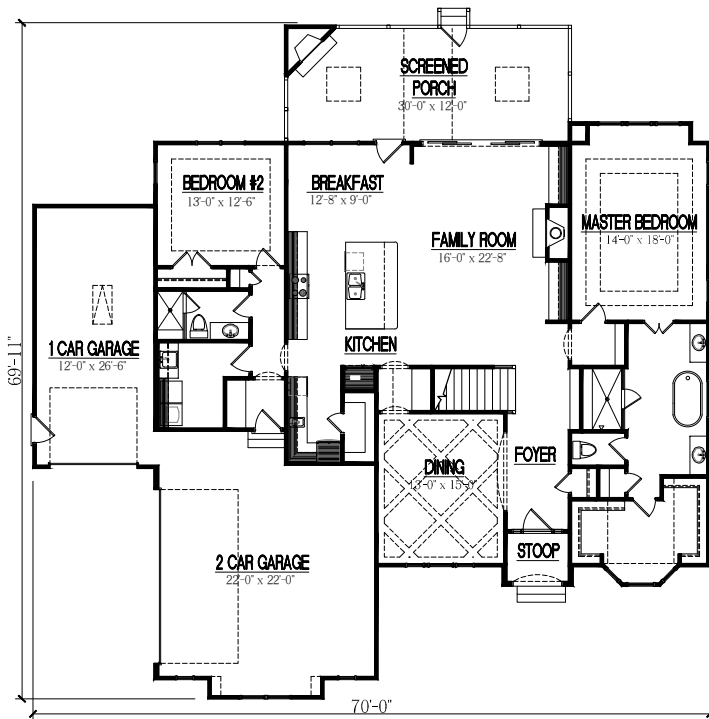

WEXFORD RIDGE II

First Floor

Second Floor

TEMPORARY BROCHURE ONLY. MAY NOT REFLECT ACTUAL CHARACTERISTICS OF FINISHED HOME. FLOOR PLANS ARE SHOWN ONLY FOR DISPLAY PURPOSES. WINDOW SIZES AND LOCATIONS, ROOM SIZES, AND DIMENSIONS ARE APPROXIMATE AND MAY VARY. PRICES AND FEATURES SUBJECT TO CHANGE WITHOUT NOTICE. PLEASE CONSULT SALES COUNSELOR FOR DESIGN UPDATES.

HOMESTEAD BUILDING COMPANY

12339 WAKE UNION CHURCH RD.  
WAKE FOREST, NC 27587  
O: (919)-556-8472

www.Homesteadbuilt.com

FLOOR AREA:

FIRST FLOOR HTD. =	2258 S.F.
SECOND FLOOR HTD. =	1761 S.F.
TOTAL HEATED AREA =	4019 S.F.