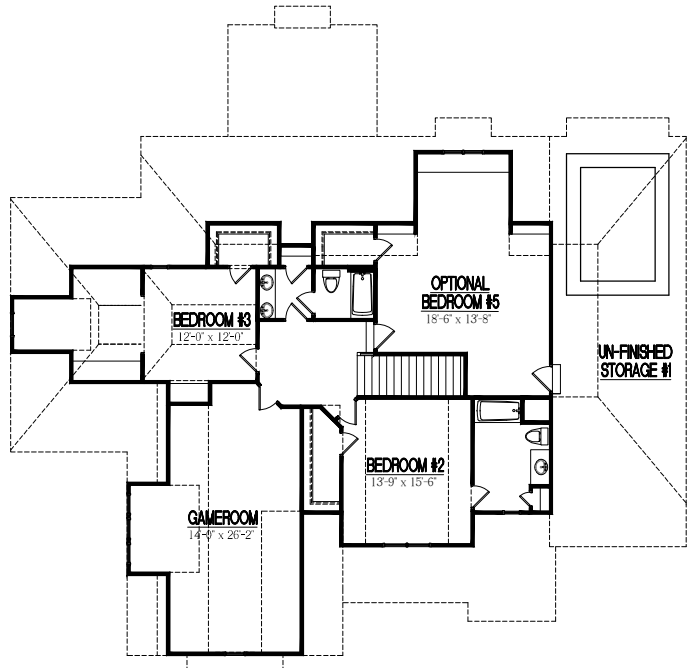

WEXFORD RIDGE

First Floor

Second Floor

TEMPORARY BROCHURE ONLY, MAY NOT REFLECT ACTUAL CHARACTERISTICS OF FINISHED HOME. FLOOR PLANS ARE SHOWN ONLY FOR DISPLAY PURPOSES. WINDOW SIZES AND LOCATIONS, ROOM SIZES, AND DIMENSIONS ARE APPROXIMATE AND MAY VARY, PRICES AND FEATURES SUBJECT TO CHANGE WITHOUT NOTICE. PLEASE CONSULT SALES COUNSELOR FOR DESIGN UPDATES.

HOMESTEAD BUILDING COMPANY

12339 WAKE UNION CHURCH RD.
WAKE FOREST, NC 27587
O: (919)-556-8472

www.Homesteadbuilt.com

FLOOR AREA:

FIRST FLOOR HTD. =	2314 S.F.
SECOND FLOOR HTD. =	1795 S.F.
TOTAL HEATED AREA =	4109 S.F.