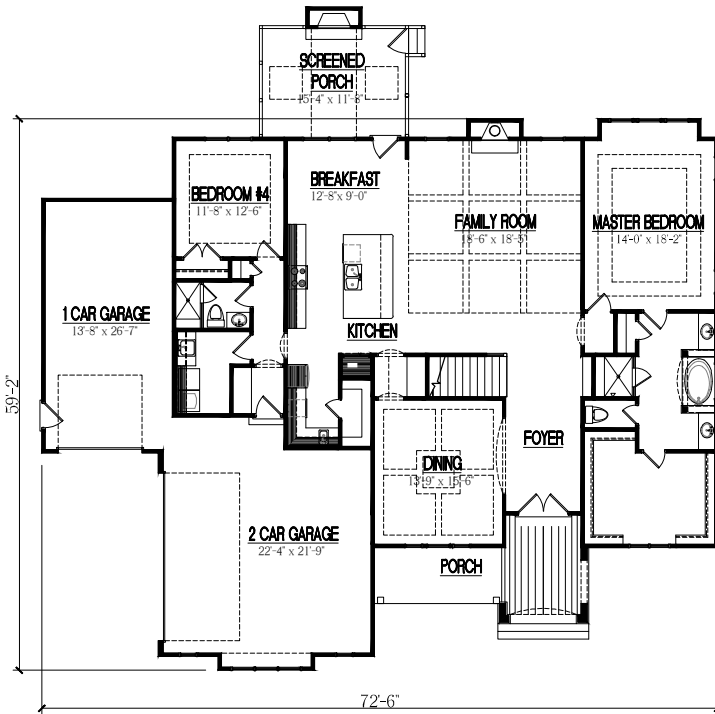

WEXFORD RIDGE

First Floor

Second Floor

TEMPORARY BROCHURE ONLY, MAY NOT REFLECT ACTUAL CHARACTERISTICS OF FINISHED HOME. FLOOR PLANS ARE SHOWN ONLY FOR DISPLAY PURPOSES. WINDOW SIZES AND LOCATIONS, ROOM SIZES, AND DIMENSIONS ARE APPROXIMATE AND MAY VARY, PRICES AND FEATURES SUBJECT TO CHANGE WITHOUT NOTICE. PLEASE CONSULT SALES COUNSELOR FOR DESIGN UPDATES.

HOMESTEAD BUILDING COMPANY

12339 WAKE UNION CHURCH RD.
WAKE FOREST, NC 27587
O: (919)-556-8472

www.Homesteadbuilt.com

FLOOR AREA:

FIRST FLOOR HTD. =	2314 S.F.
SECOND FLOOR HTD. =	1795 S.F.
TOTAL HEATED AREA =	4109 S.F.