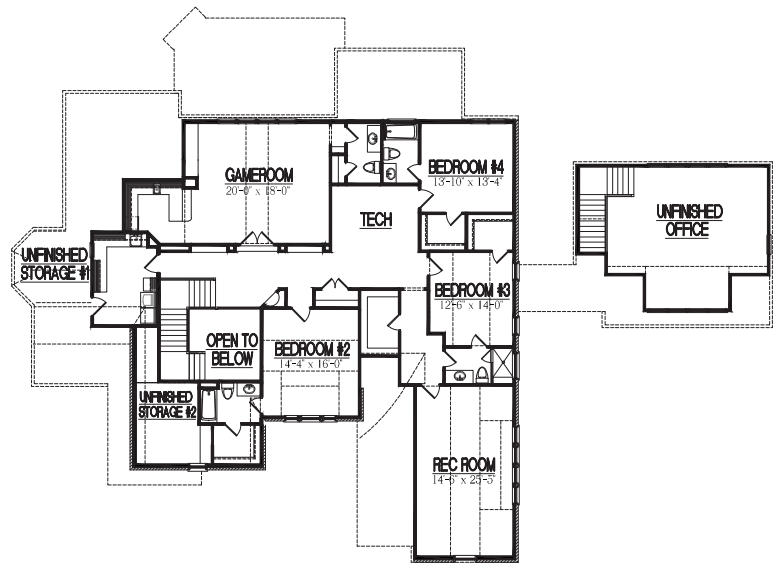

HOMESTEAD

BUILDING COMPANY

THE COTTSWALD

6109 Sq. Ft. Heated Area
 4 Bedrooms | 4 Baths & 2 Partial Baths
 1st Floor Master | 5 Car Garage

Contact Homestead Building Company For More Information 919.556.8472