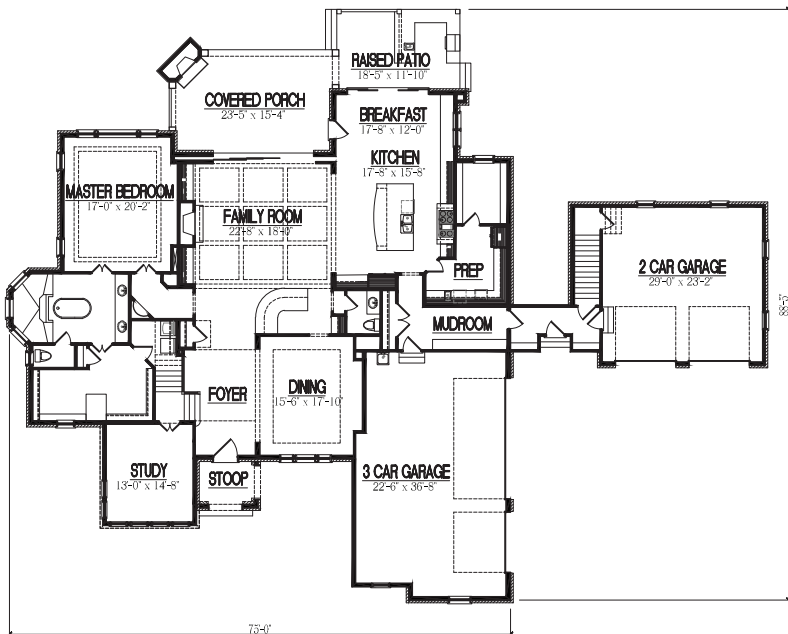

HOMESTEAD

BUILDING COMPANY

THE COTTSWALD

6109 Sq. Ft. Heated Area
 4 Bedrooms | 4 Baths & 2 Partial Baths
 1st Floor Master | 5 Car Garage

Contact Homestead Building Company For More Information 919.556.8472

Homestead Building Company reserves the right to revise noted specifications or substitute features, architectural details or materials. Illustrations and floorplans are for discussion purposes only and not part of a legal contract. Room sizes are approximate. Price, features, specifications, plans and elevations are subject to change without notice.