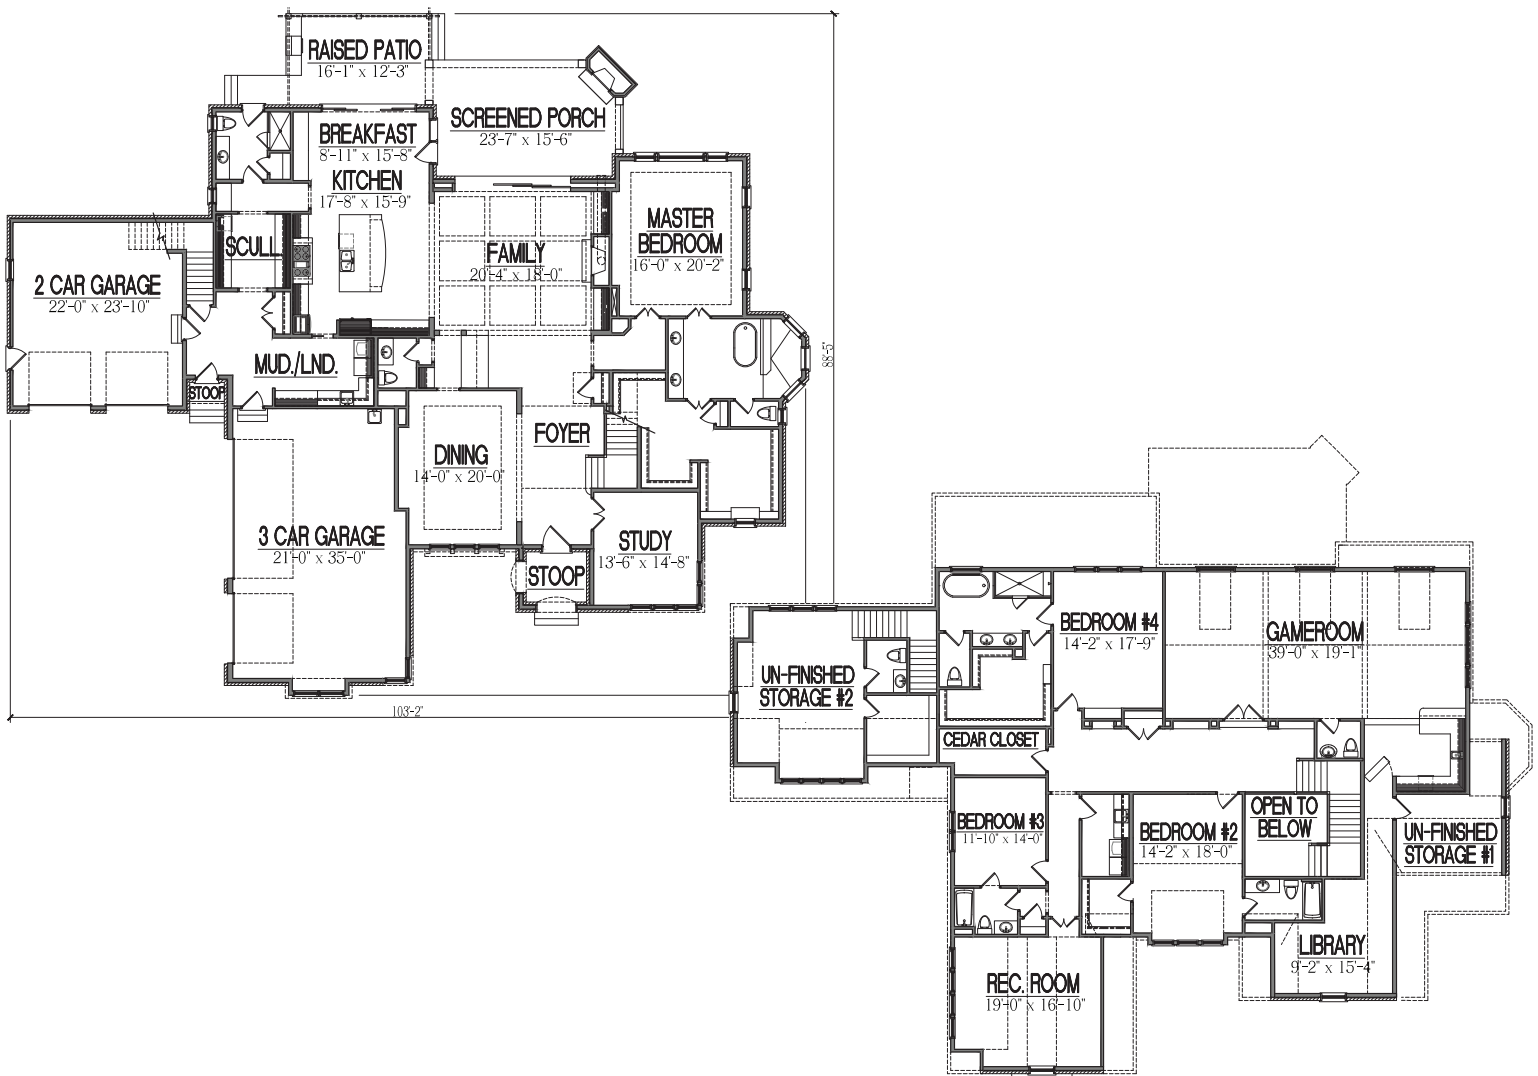

## THE GASTONBURY

6843 Sq. Ft. Heated Area  
 4 Bedrooms | 5 Baths & 2 Partial Baths  
 1st Floor Master | 5 Car Garage

Contact Homestead Building Company For More Information 919.556.8472

Homestead Building Company reserves the right to revise noted specifications or substitute features, architectural details or materials. Illustrations and floorplans are for discussion purposes only and not part of a legal contract. Room sizes are approximate. Price, features, specifications, plans and elevations are subject to change without notice.