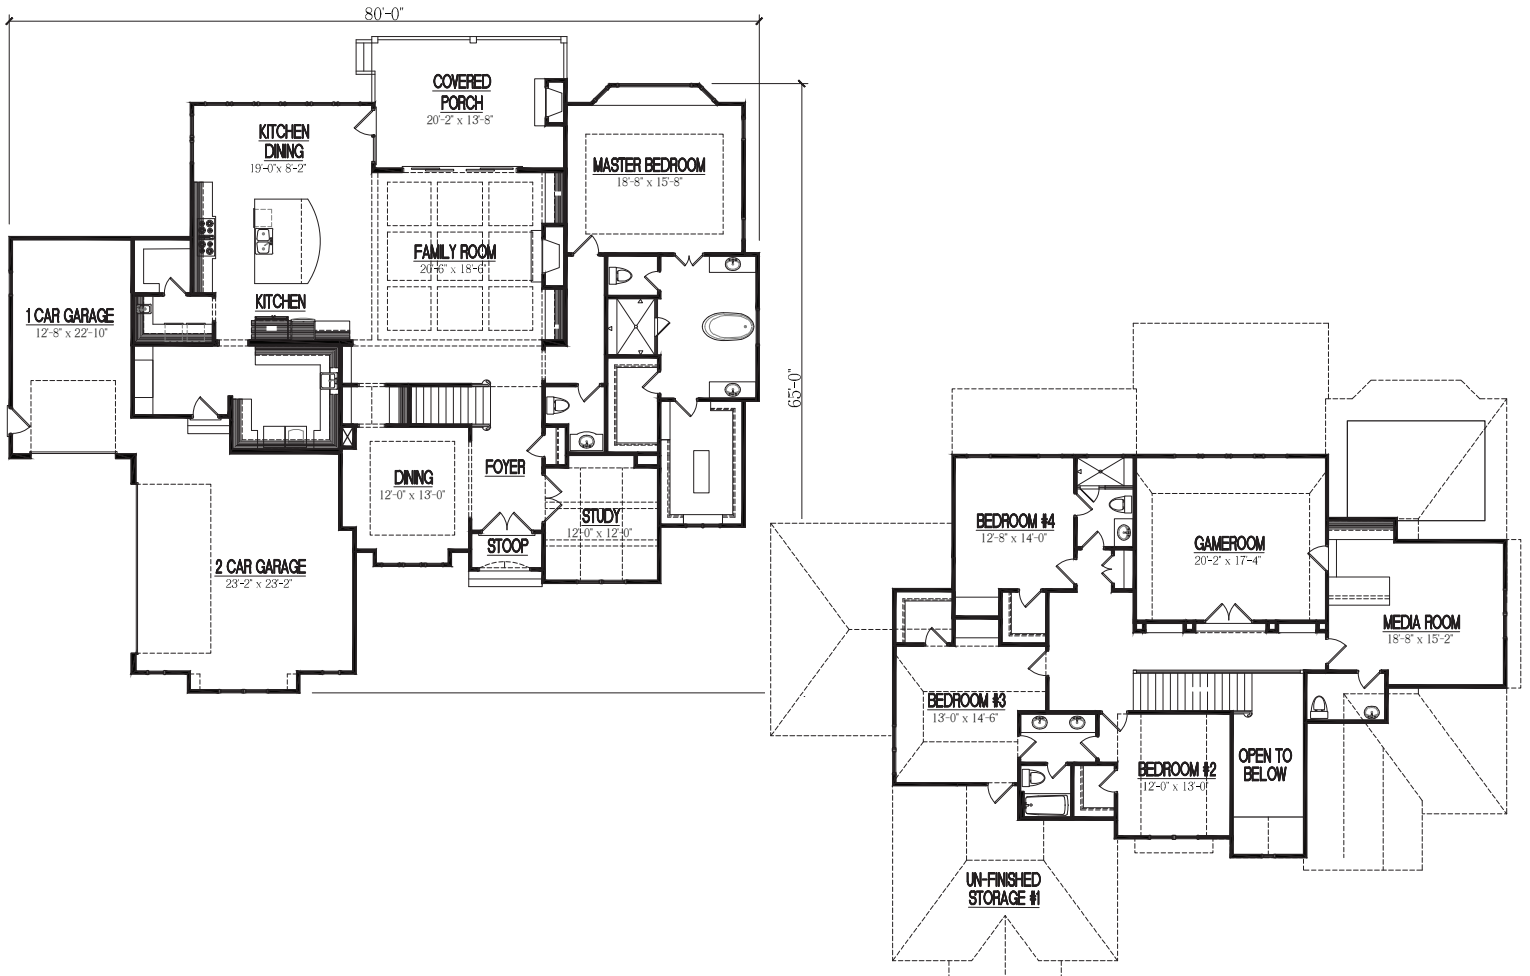

THE KIAWAH II

4552 Sq. Ft. Heated Area
 4 Bedrooms | 3 Baths & 2 Partial Baths
 1st Floor Master | 3 Car Garage

Contact Homestead Building Company For More Information 919.556.8472