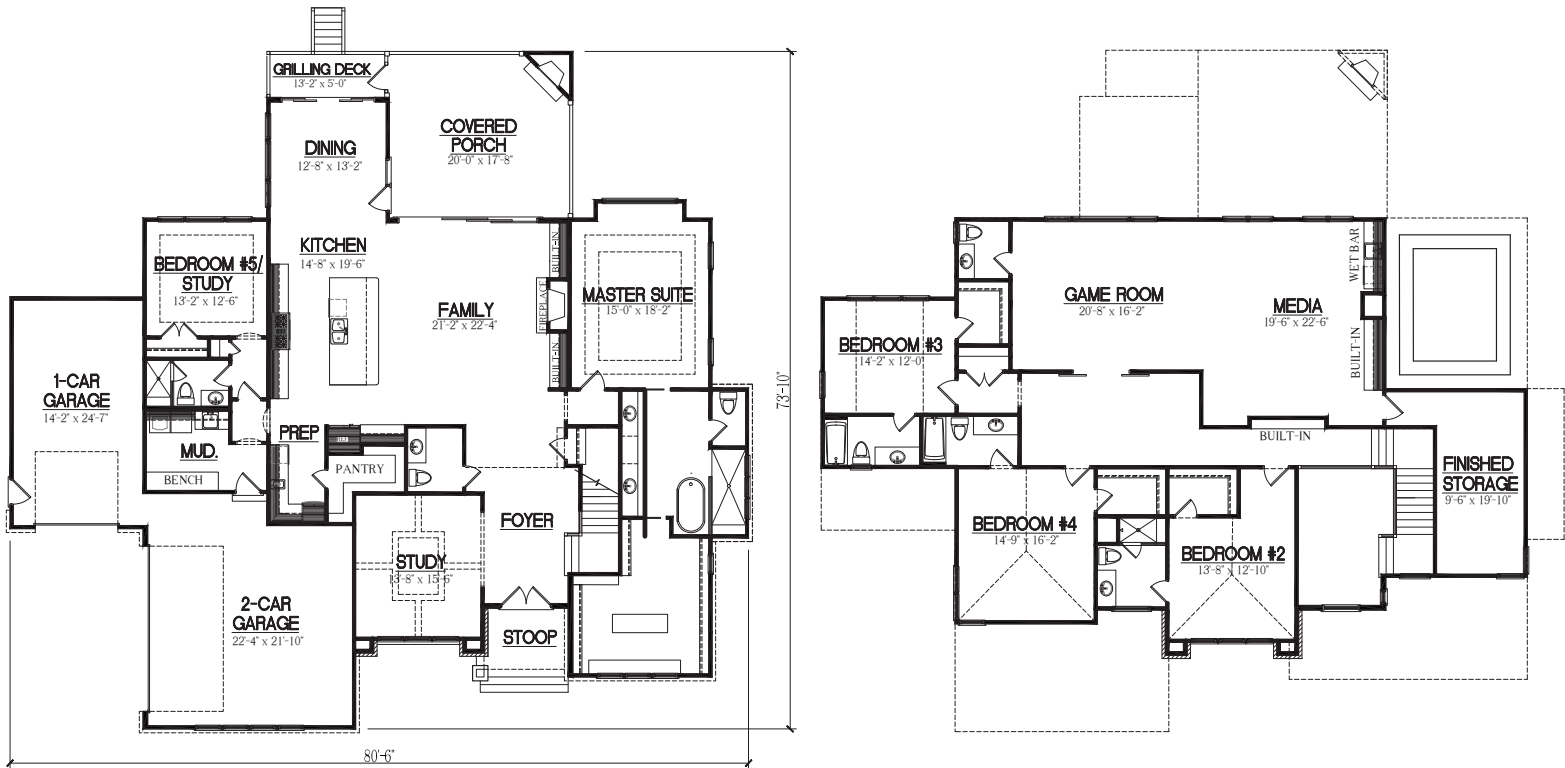

HOMESTEAD

BUILDING COMPANY

THE LAGUNA

5183 Sq. Ft. Heated Area
 5 Bedrooms | 5 Baths & 2 Partial Baths
 1st Floor Master | 3 Car Garage

Contact Homestead Building Company For More Information 919.556.8472