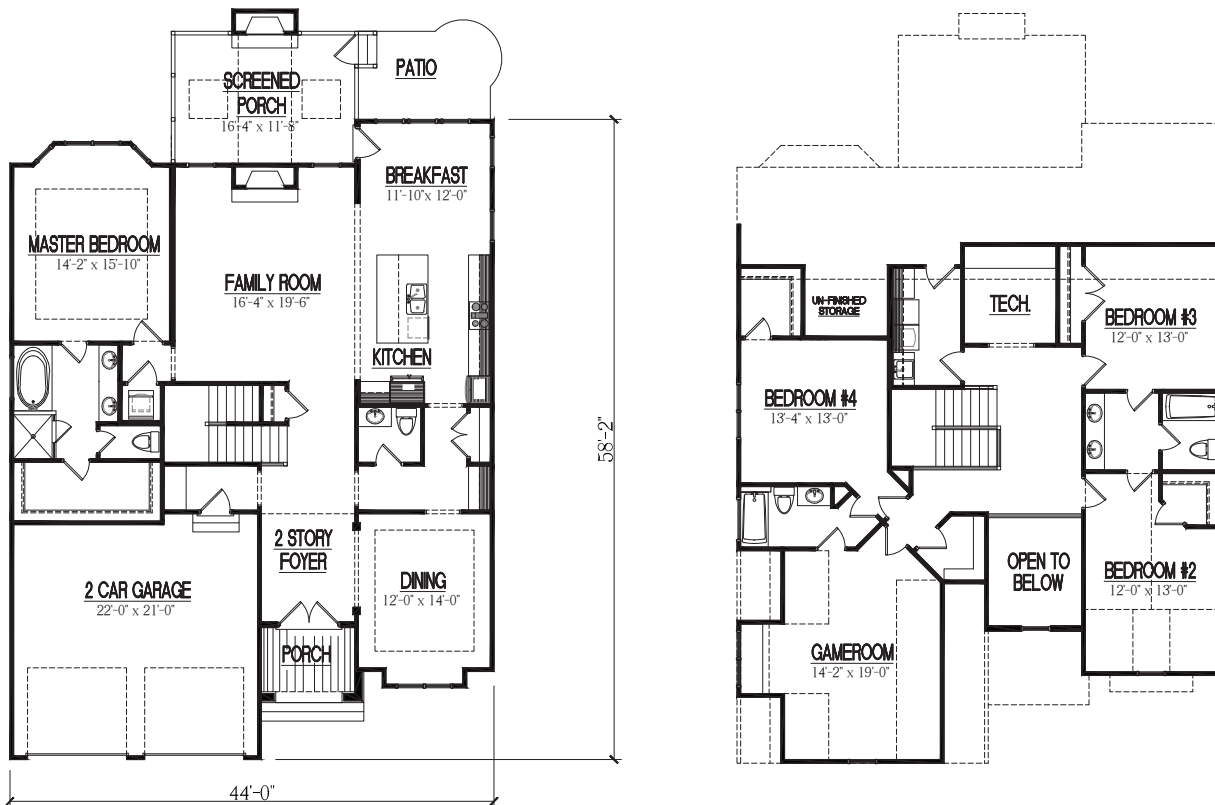

THE MAJESTIC II

3288 Sq. Ft. Heated Area

4 Bedrooms | 3 Baths & 1 Partial Baths

1st Floor Master | 2 Car Garage

Contact Homestead Building Company For More Information 919.556.8472