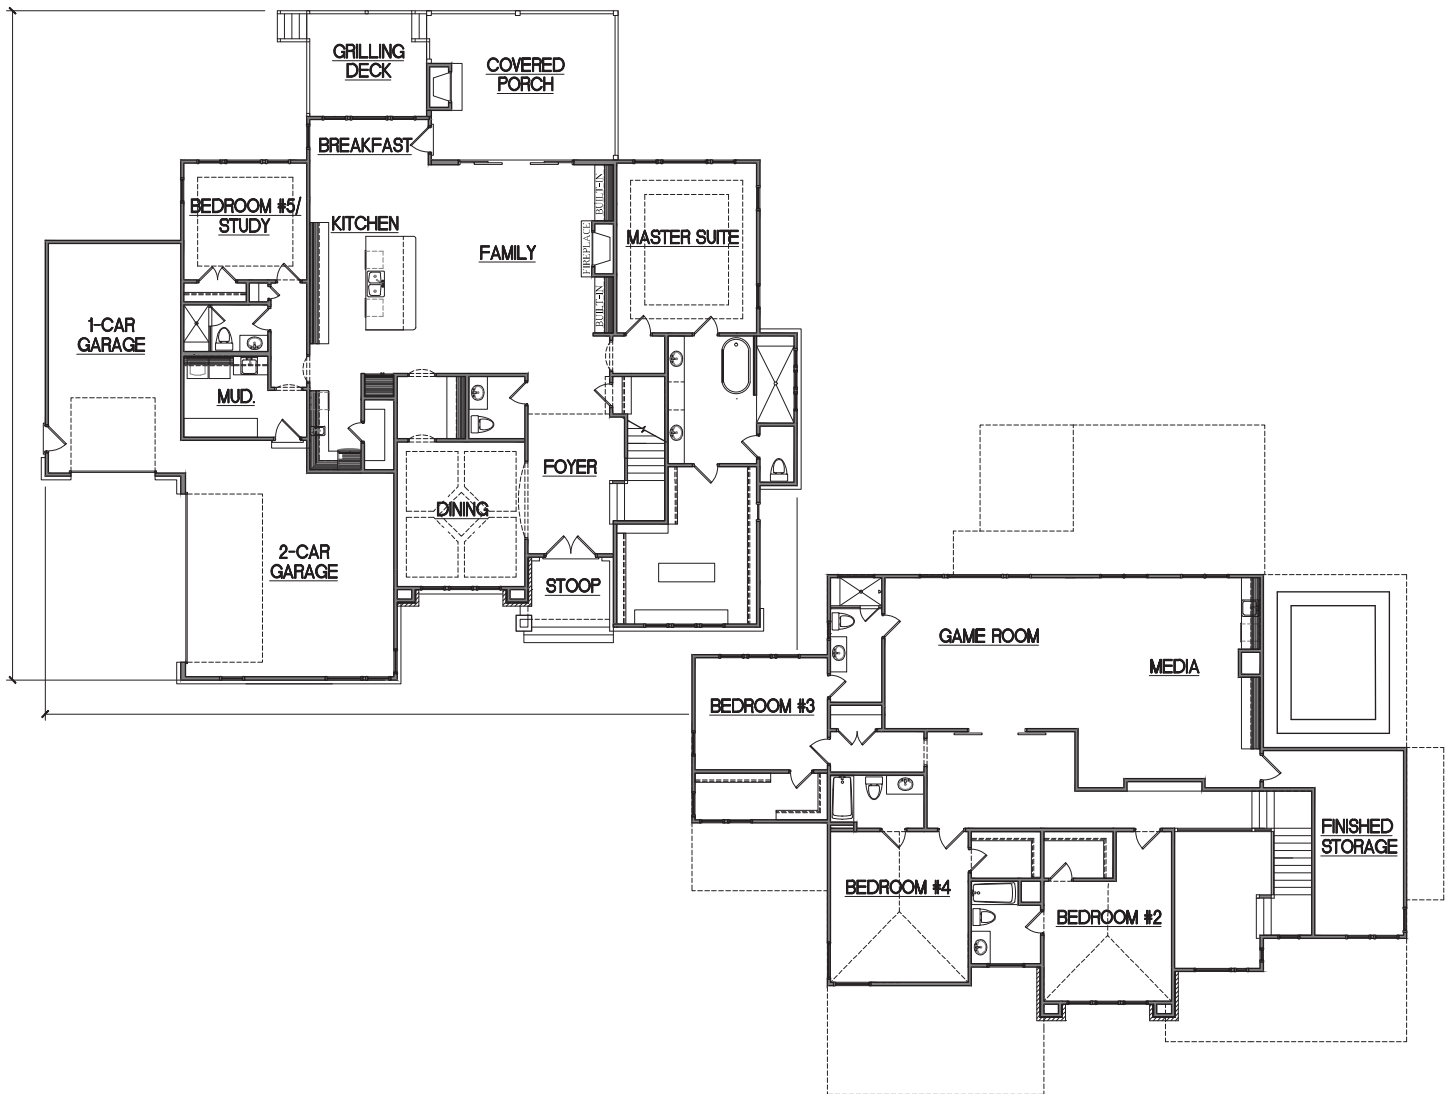

THE MALIBU

5074 Sq. Ft. Heated Area

5 Bedrooms | 5 Baths & 1 Partial Bath

1st Floor Master | 3 Car Garage

Contact Homestead Building Company For More Information 919.556.8472

Homestead Building Company reserves the right to revise noted specifications or substitute features, architectural details or materials. Illustrations and floorplans are for discussion purposes only and not part of a legal contract. Room sizes are approximate. Price, features, specifications, plans and elevations are subject to change without notice.