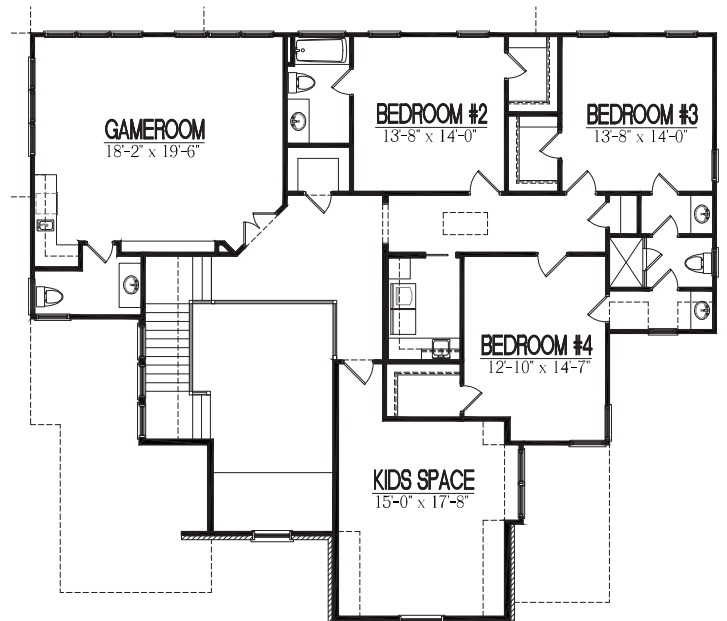

HOMESTEAD

BUILDING COMPANY

THE MANCHESTER

4588 Sq. Ft. Heated Area
4 Bedrooms | 3 Baths & 2 Partial Baths
1st Floor Master | 2 Car Garage

Contact Homestead Building Company For More Information 919.556.8472