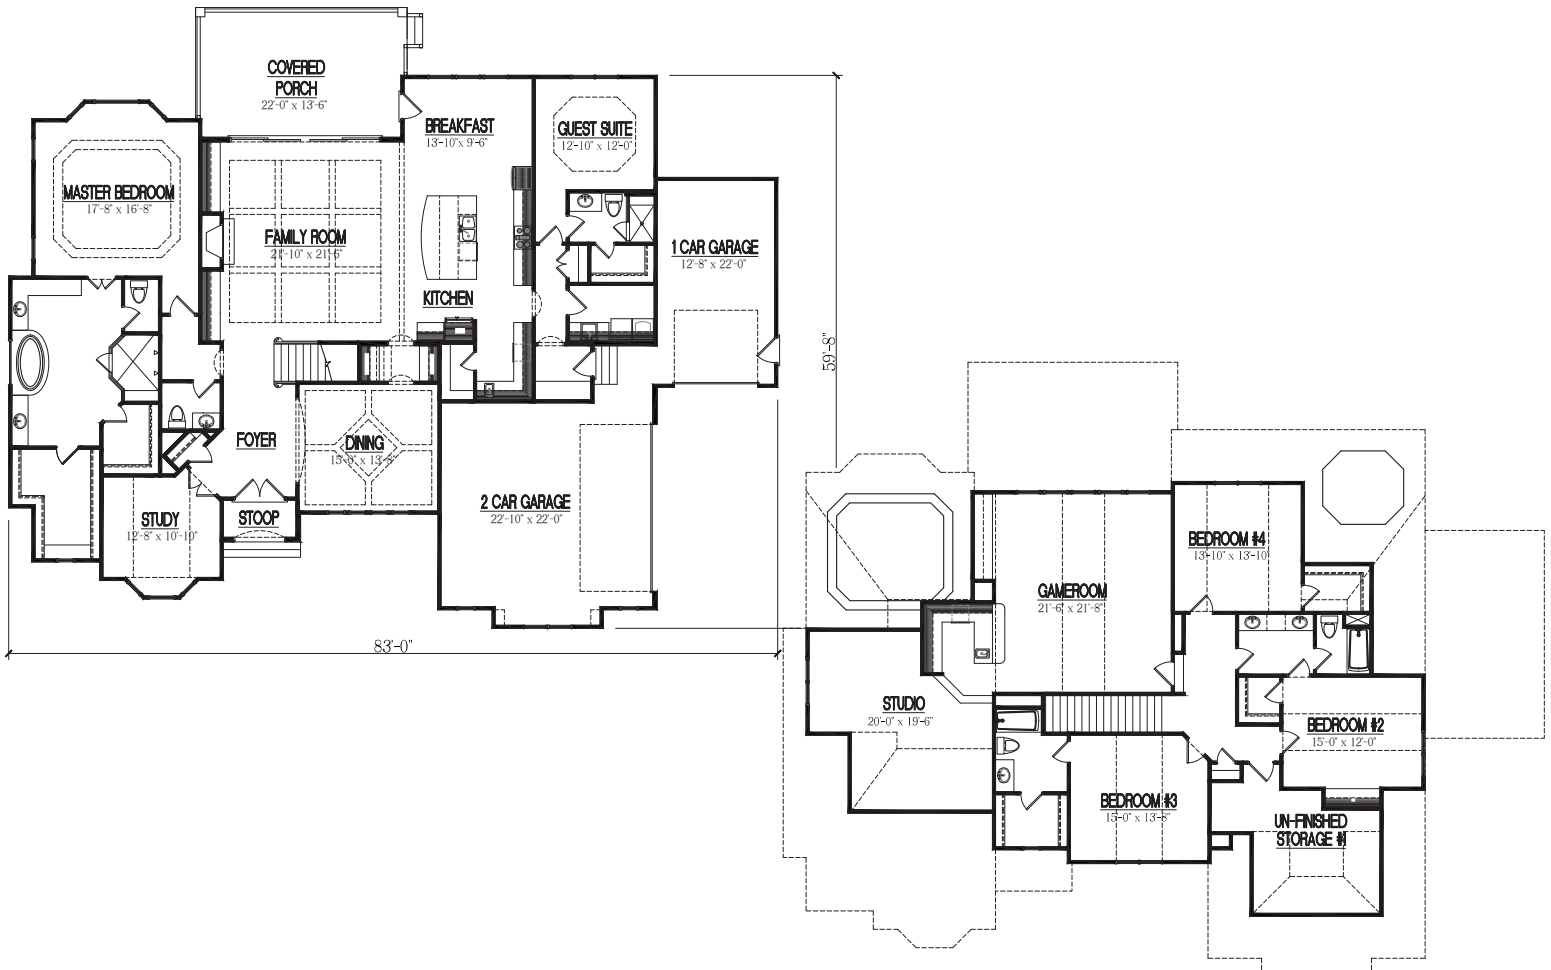

HOMESTEAD

BUILDING COMPANY

THE MOSS CREEK

4794 Sq. Ft. Heated Area
 5 Bedrooms | 4 Baths & 1 Partial Baths
 1st Floor Master | 3 Car Garage

Contact Homestead Building Company For More Information 919.556.8472

Homestead Building Company reserves the right to revise noted specifications or substitute features, architectural details or materials. Illustrations and floorplans are for discussion purposes only and not part of a legal contract. Room sizes are approximate. Price, features, specifications, plans and elevations are subject to change without notice.