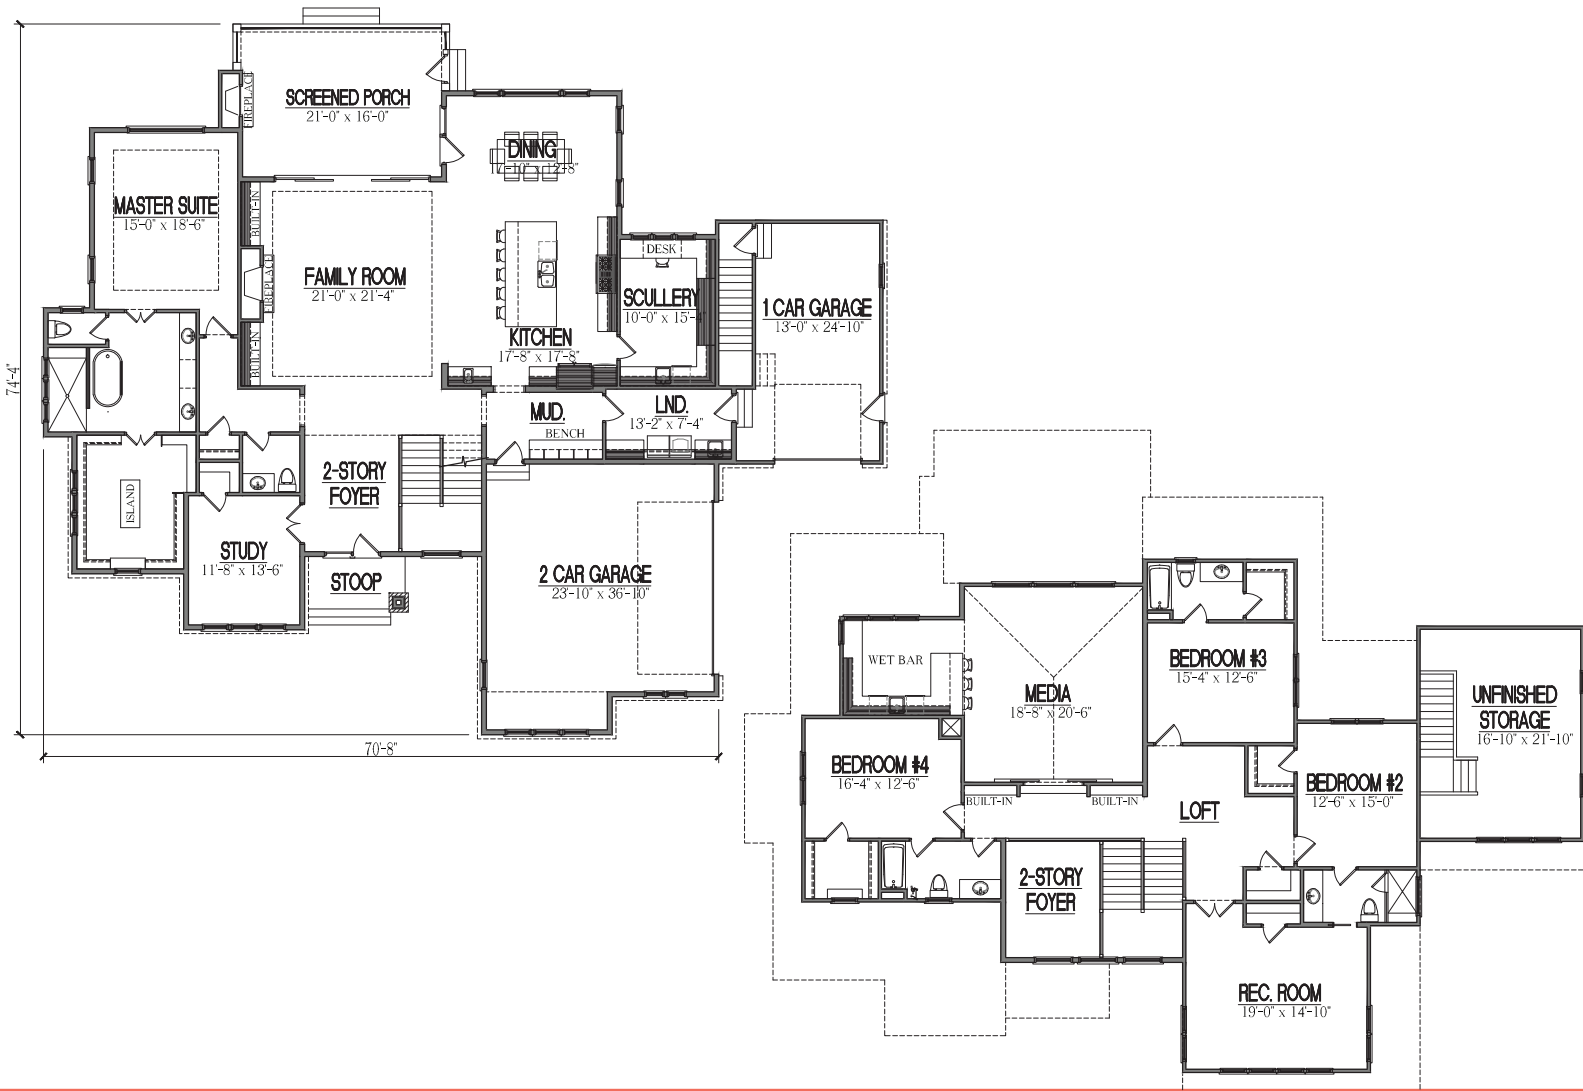

HOMESTEAD

BUILDING COMPANY

THE PALISADES

4948 Sq. Ft. Heated Area

4 Bedrooms | 4 Baths & 1 Partial Bath

1st Floor Master | 3 Car Garage

Contact Homestead Building Company For More Information 919.556.8472

Homestead Building Company reserves the right to revise noted specifications or substitute features, architectural details or materials. Illustrations and floorplans are for discussion purposes only and not part of a legal contract. Room sizes are approximate. Price, features, specifications, plans and elevations are subject to change without notice.