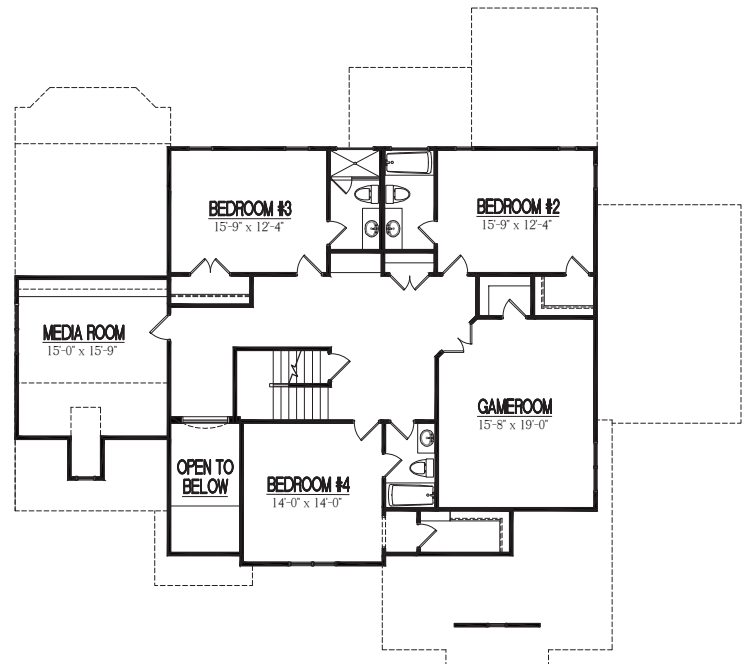

HOMESTEAD

BUILDING COMPANY

THE PORT ROYAL A

4046 Sq. Ft. Heated Area

4 Bedrooms | 5 Baths

1st Floor Master | 3 Car Garage

Contact Homestead Building Company For More Information 919.556.8472

Homestead Building Company reserves the right to revise noted specifications or substitute features, architectural details or materials. Illustrations and floorplans are for discussion purposes only and not part of a legal contract. Room sizes are approximate. Price, features, specifications, plans and elevations are subject to change without notice.