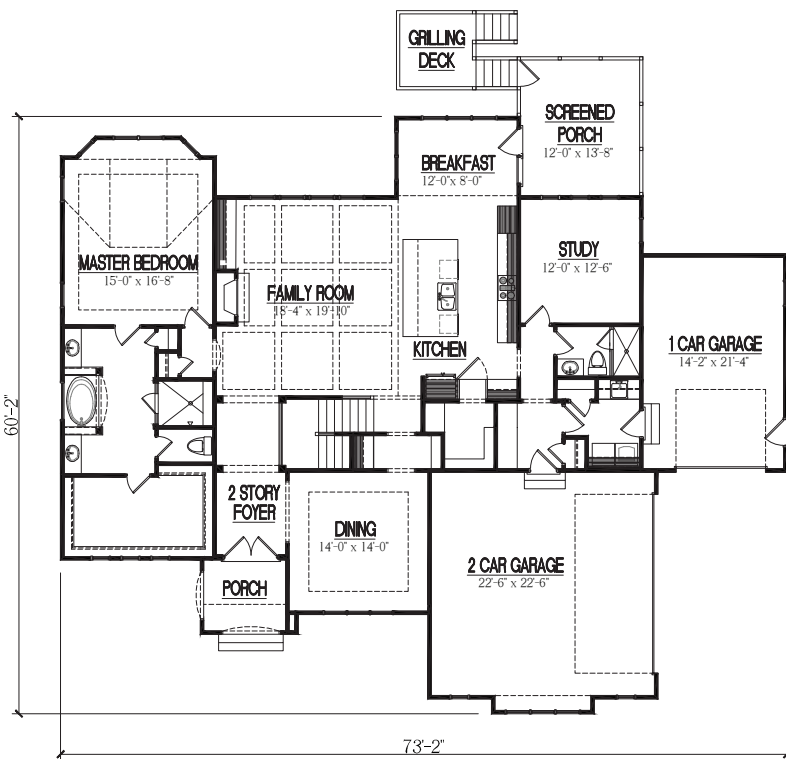

HOMESTEAD

BUILDING COMPANY

THE PORT ROYAL A

4046 Sq. Ft. Heated Area

4 Bedrooms | 5 Baths

1st Floor Master | 3 Car Garage

Contact Homestead Building Company For More Information 919.556.8472

Homestead Building Company reserves the right to revise noted specifications or substitute features, architectural details or materials. Illustrations and floorplans are for discussion purposes only and not part of a legal contract. Room sizes are approximate. Price, features, specifications, plans and elevations are subject to change without notice.