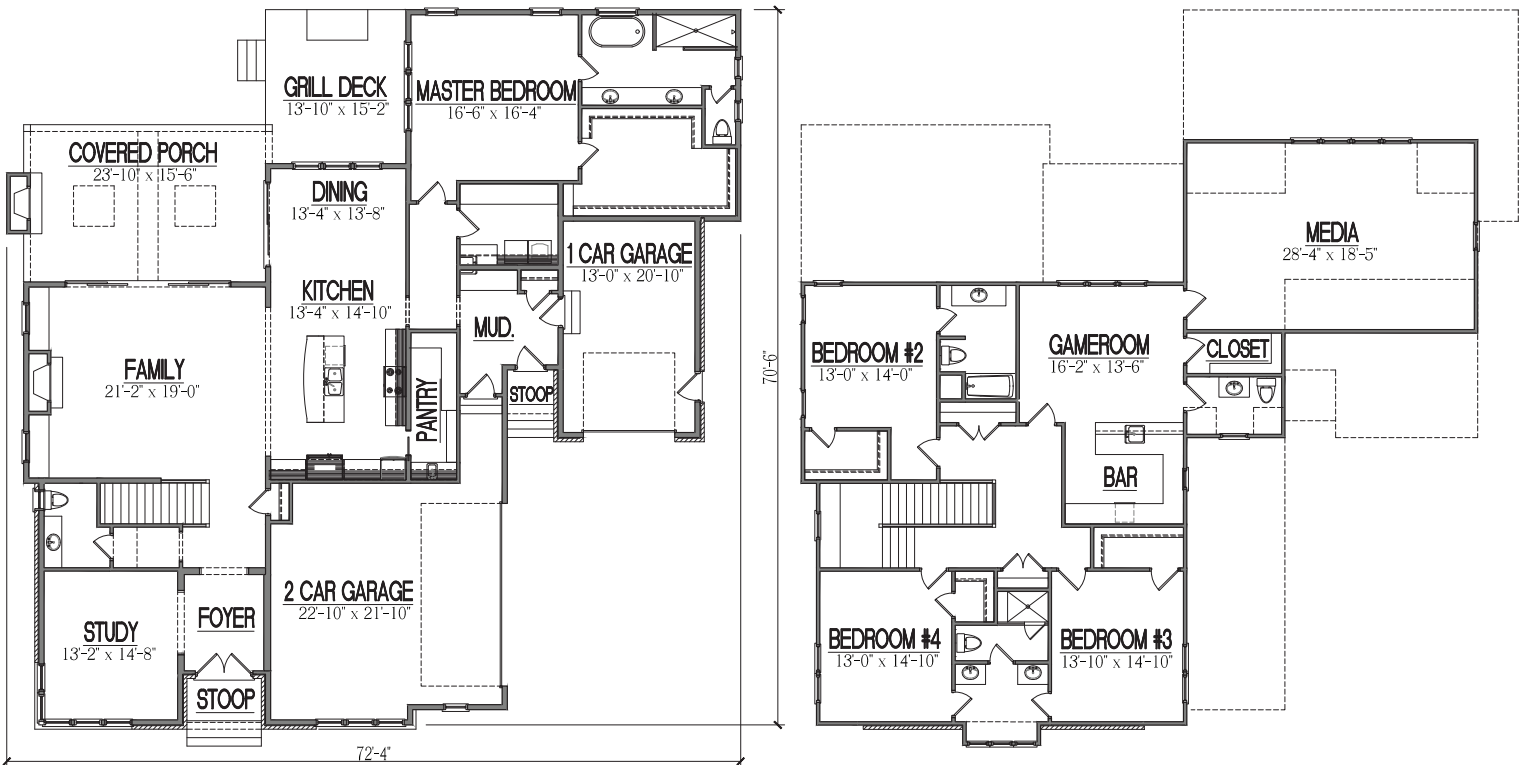

THE SWANSEA

4569 Sq. Ft. Heated Area
 4 Bedrooms | 3 Baths & 2 Partial Baths
 1st Floor Master | 3 Car Garage

Contact Homestead Building Company For More Information 919.556.8472