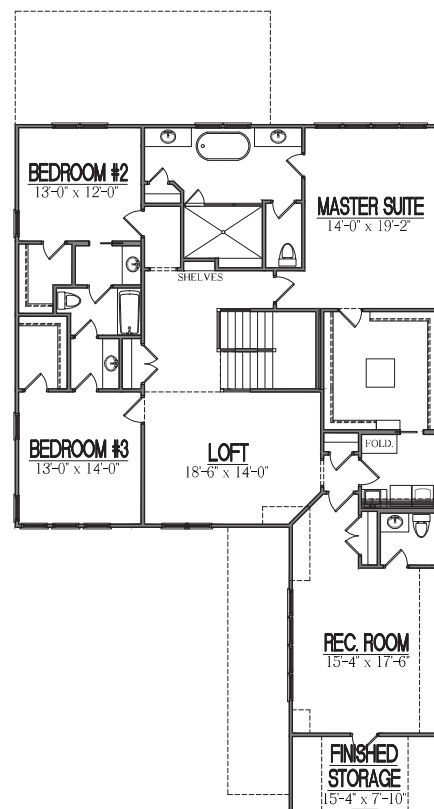

THE WELLINGTON

4194 Sq. Ft. Heated Area
 4 Bedrooms | 3 Baths & 2 Partial Baths
 2nd Floor Master | 2 Car Garage

Contact Homestead Building Company For More Information 919.556.8472