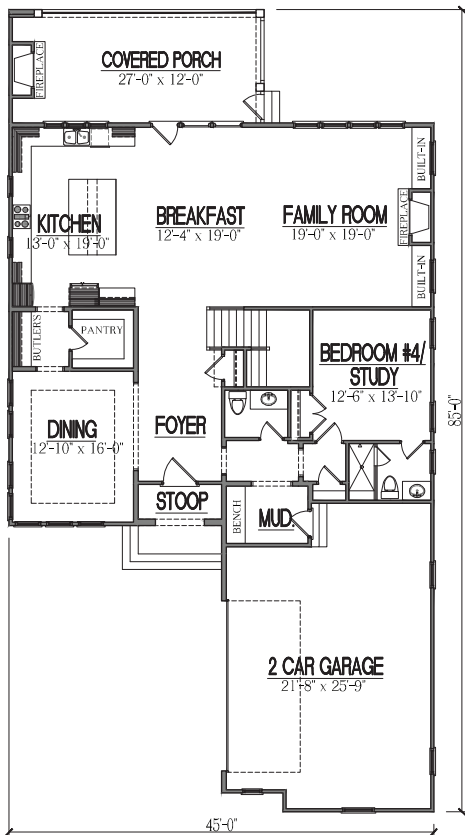

THE WELLINGTON

4194 Sq. Ft. Heated Area
 4 Bedrooms | 3 Baths & 2 Partial Baths
 2nd Floor Master | 2 Car Garage

Contact Homestead Building Company For More Information 919.556.8472