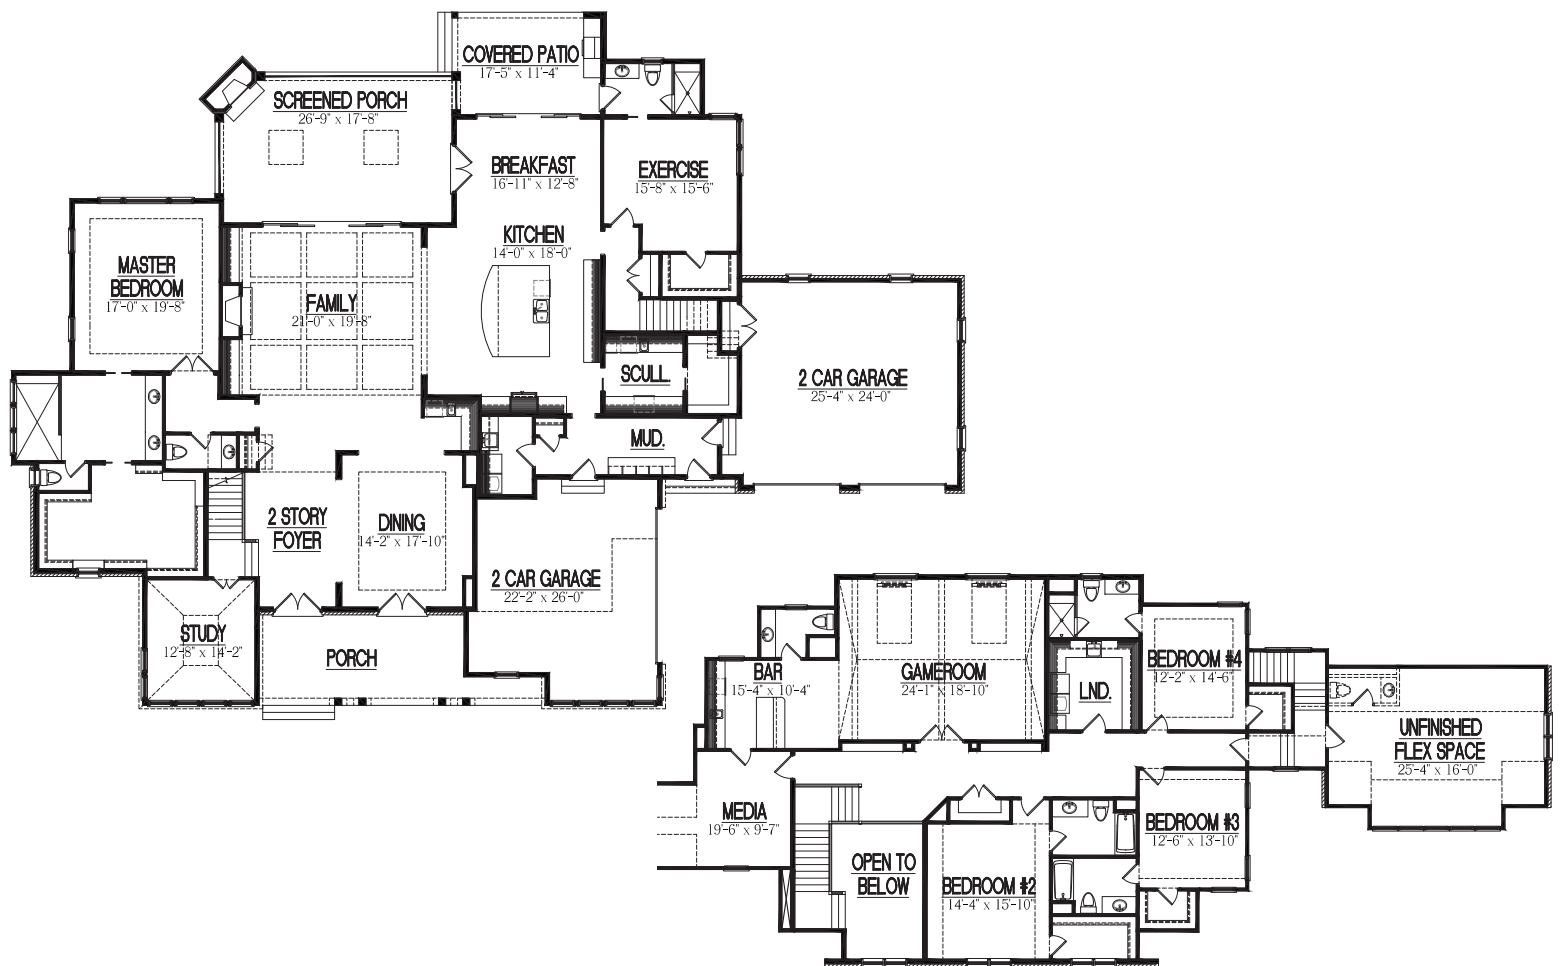

HOMESTEAD

BUILDING COMPANY

THE WINDSOR

6321 Sq. Ft. Heated Area
 4 Bedrooms | 5 Baths & 2 Partial Baths
 1st Floor Master | 4 Car Garage

Contact Homestead Building Company For More Information 919.556.8472