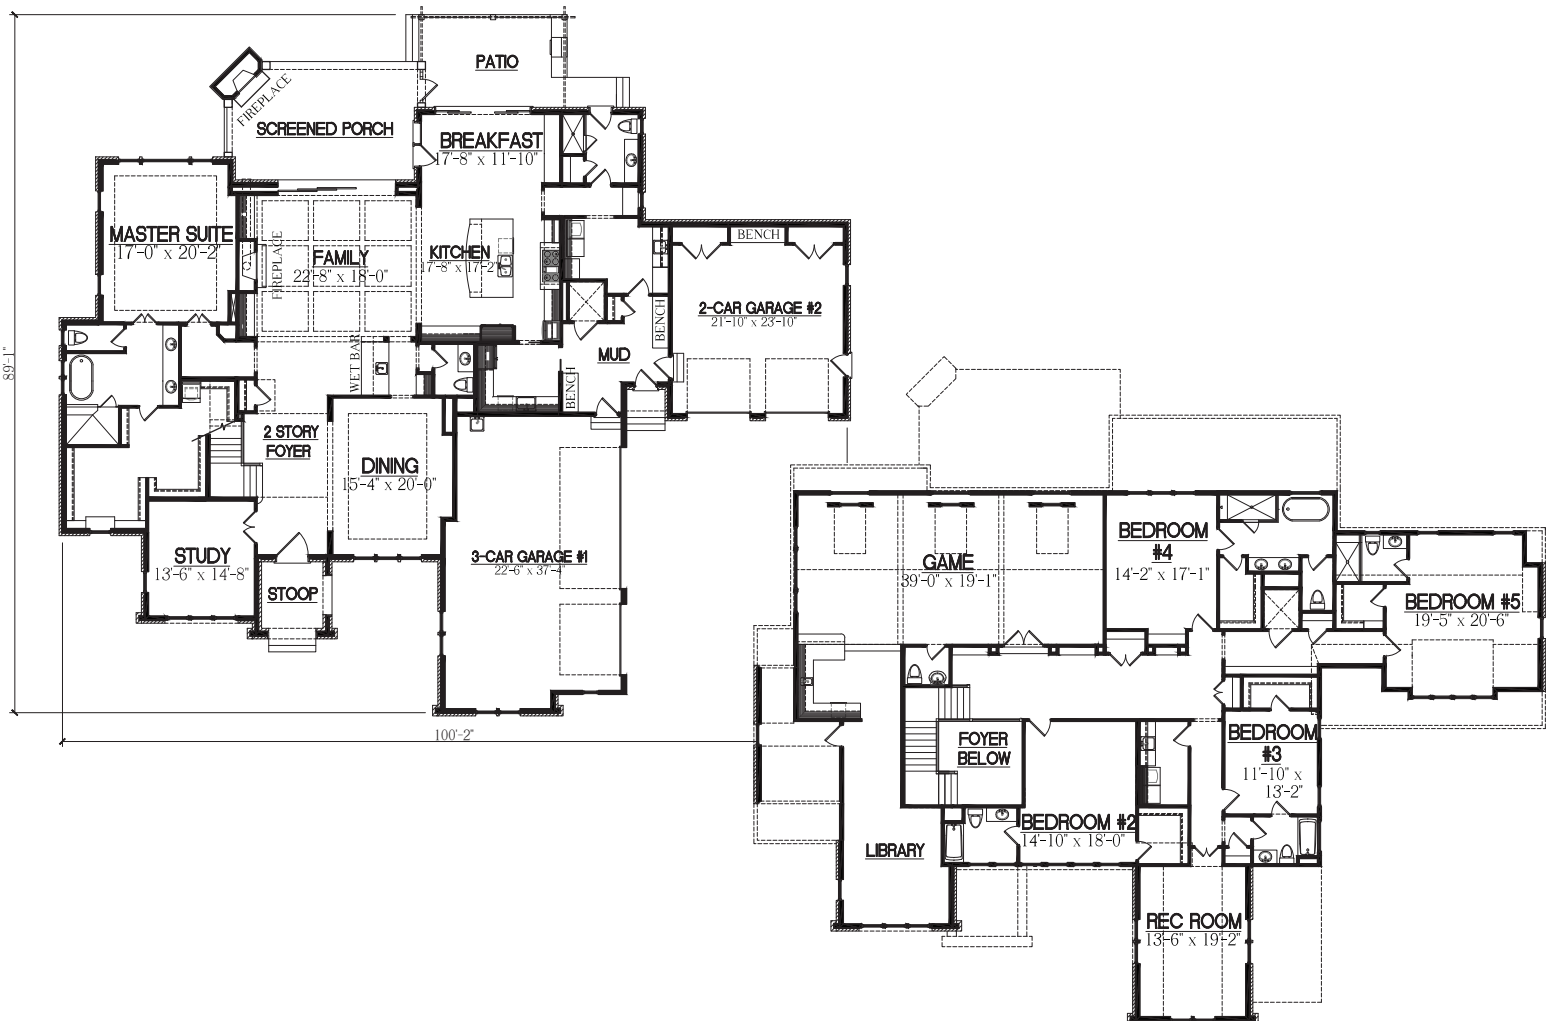

HOMESTEAD

BUILDING COMPANY

THE MODERN

7632 Sq. Ft. Heated Area

5 Bedrooms | 6 Baths & 2 Partial Bath

1st Floor Master | 5 Car Garage

Contact Homestead Building Company For More Information 919.556.8472

Homestead Building Company reserves the right to revise noted specifications or substitute features, architectural details or materials. Illustrations and floorplans are for discussion purposes only and not part of a legal contract. Room sizes are approximate. Price, features, specifications, plans and elevations are subject to change without notice.