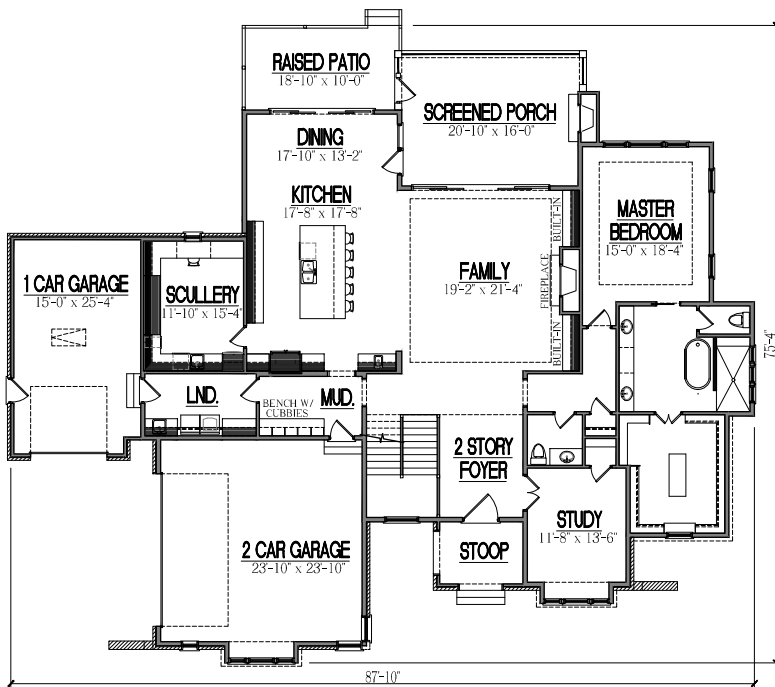

HOMESTEAD

BUILDING COMPANY

THE CARDIFF

5214 Sq. Ft. Heated Area

4 Bedrooms | 4 Baths & 2 Partial

Bath 1st Floor Master | 3 Car Garage

Contact Homestead Building Company For More Information 919.556.8472

Homestead Building Company reserves the right to revise noted specifications or substitute features, architectural details or materials. Illustrations and floorplans are for discussion purposes only and not part of a legal contract. Room sizes are approximate. Price, features, specifications, plans and elevations are subject to change without notice.