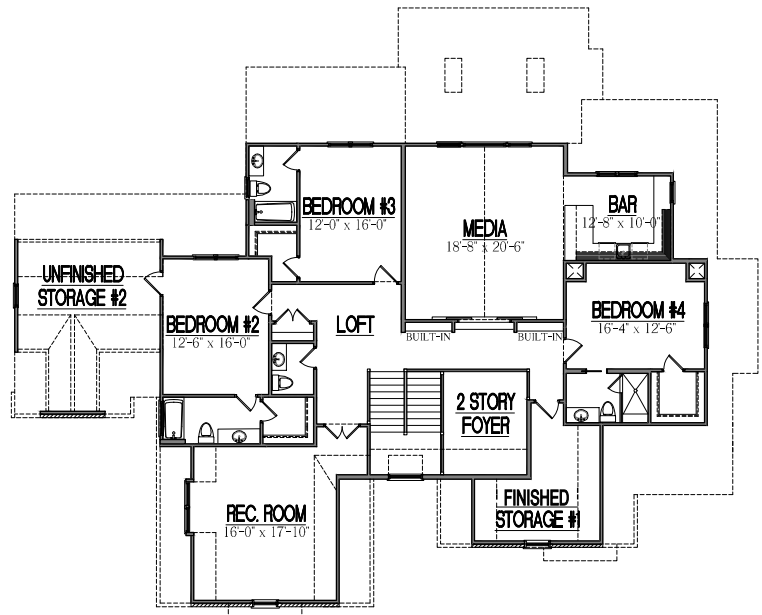

HOMESTEAD

BUILDING COMPANY

THE CARDIFF

5214 Sq. Ft. Heated Area

4 Bedrooms | 4 Baths & 2 Partial

Bath 1st Floor Master | 3 Car Garage

Contact Homestead Building Company For More Information 919.556.8472

Homestead Building Company reserves the right to revise noted specifications or substitute features, architectural details or materials. Illustrations and floorplans are for discussion purposes only and not part of a legal contract. Room sizes are approximate. Price, features, specifications, plans and elevations are subject to change without notice.