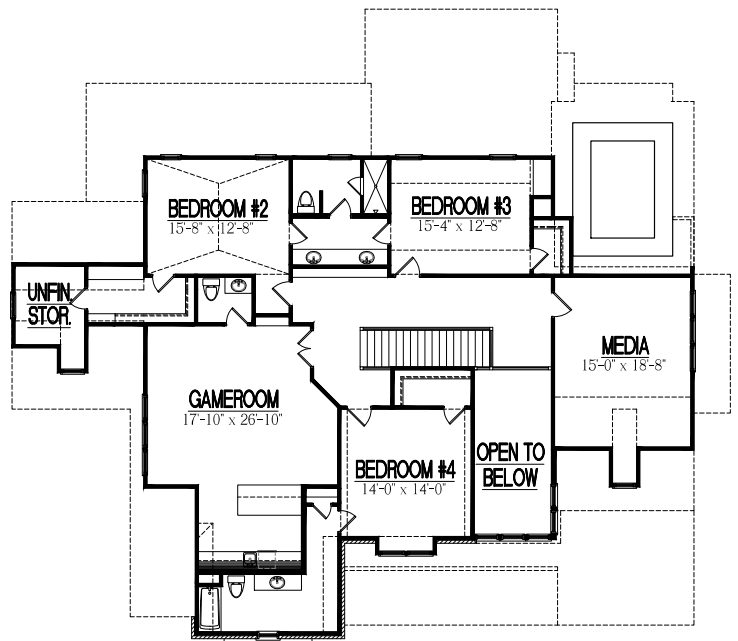

HOMESTEAD

BUILDING COMPANY

THE EDINBURGH

5158 Sq. Ft. Heated Area
 5 Bedrooms | 4 Baths & 2 Partial Bath
 1st Floor Master | 3 Car Garage

Contact Homestead Building Company For More Information 919.556.8472