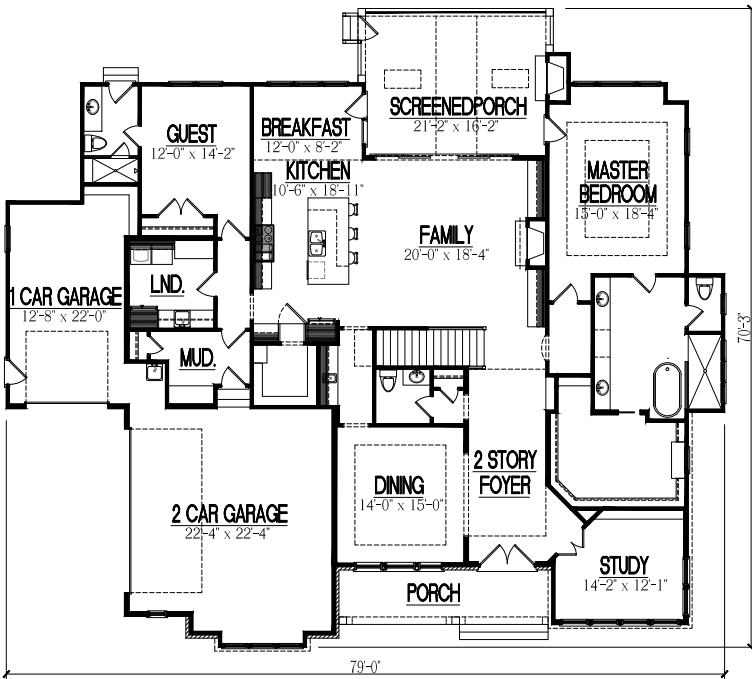

HOMESTEAD

BUILDING COMPANY

THE EDINBURGH

5158 Sq. Ft. Heated Area
 5 Bedrooms | 4 Baths & 2 Partial Bath
 1st Floor Master | 3 Car Garage

Contact Homestead Building Company For More Information 919.556.8472