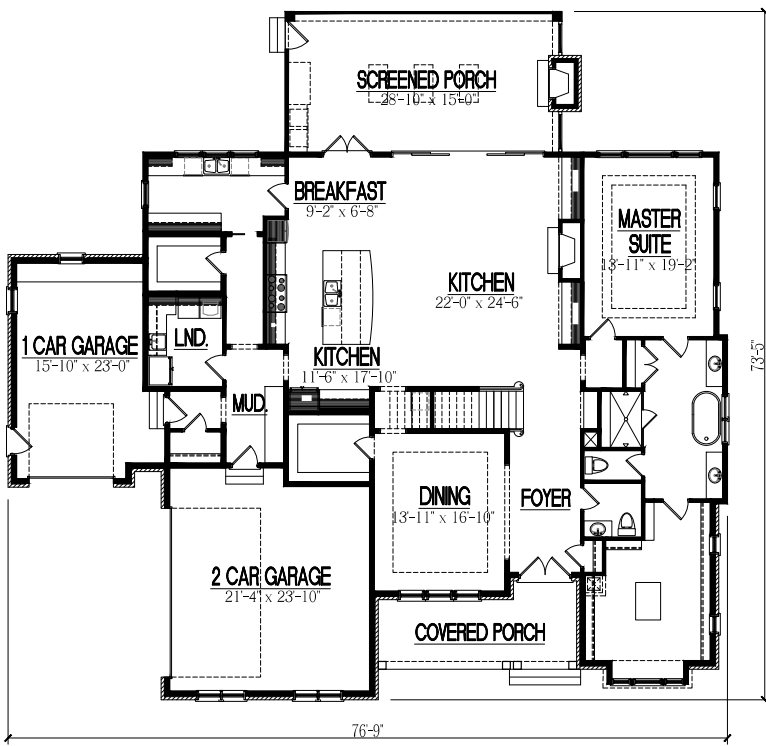

THE INVERNESS

4497 Sq. Ft. Heated Area

4 Bedrooms | 3 Baths & 2 Partial Baths

1st Floor Master | 3 Car Garage

Contact Homestead Building Company For More Information 919.556.8472