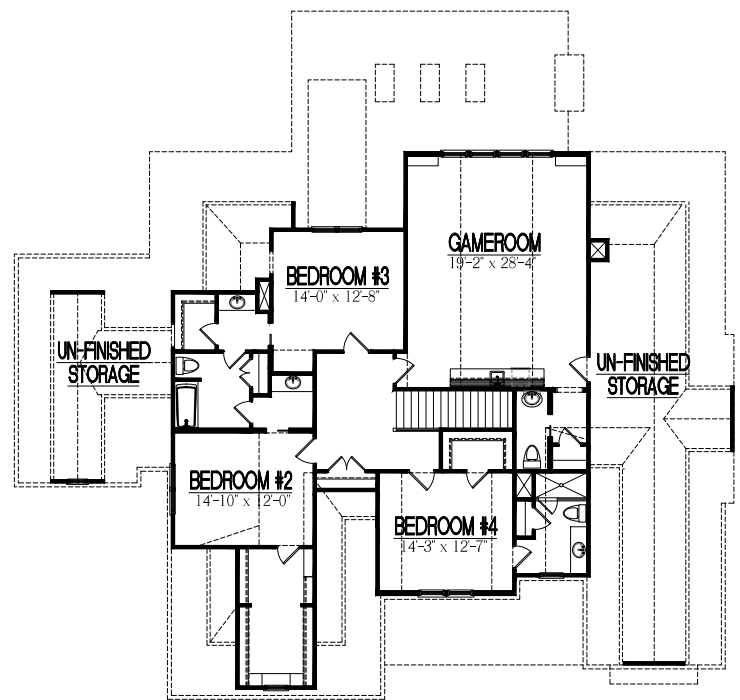

THE INVERNESS

4497 Sq. Ft. Heated Area

4 Bedrooms | 3 Baths & 2 Partial Baths

1st Floor Master | 3 Car Garage

Contact Homestead Building Company For More Information 919.556.8472