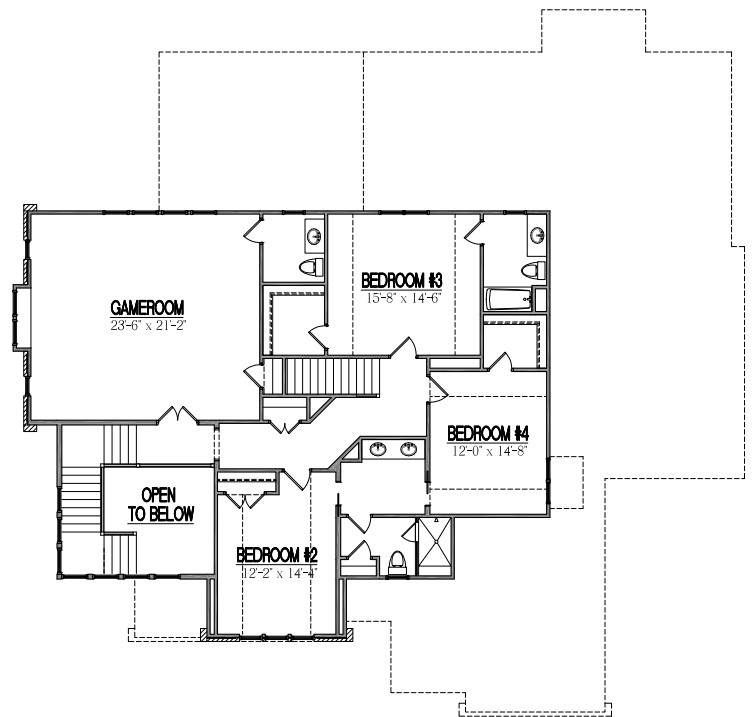

## THE MONTSERRAT

5345 Sq. Ft. Heated Area

5 Bedrooms | 4 Baths & 2 Partial Bath

1st Floor Master | 3 Car Garage

First Floor

Second Floor

Contact Homestead Building Company For More Information 919.556.8472