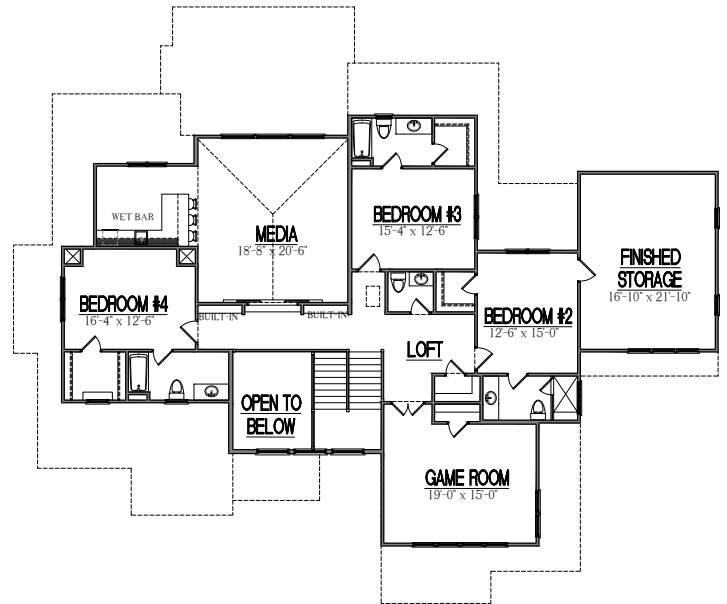

THE PALISADES

5338 Sq. Ft. Heated Area

4 Bedrooms | 4 Baths & 2 Partial Baths

1st Floor Master | 3 Car Garage

Contact Homestead Building Company For More Information 919.556.8472

Homestead Building Company reserves the right to revise noted specifications or substitute features, architectural details or materials. Illustrations and floorplans are for discussion purposes only and not part of a legal contract. Room sizes are approximate. Price, features, specifications, plans and elevations are subject to change without notice.