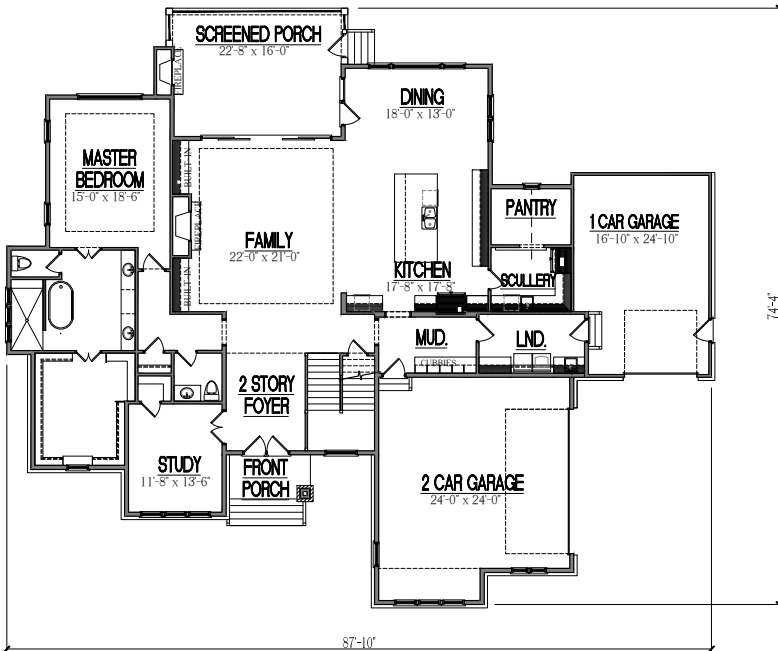

THE PALISADES

5338 Sq. Ft. Heated Area

4 Bedrooms | 4 Baths & 2 Partial Baths

1st Floor Master | 3 Car Garage

Contact Homestead Building Company For More Information 919.556.8472

Homestead Building Company reserves the right to revise noted specifications or substitute features, architectural details or materials. Illustrations and floorplans are for discussion purposes only and not part of a legal contract. Room sizes are approximate. Price, features, specifications, plans and elevations are subject to change without notice.