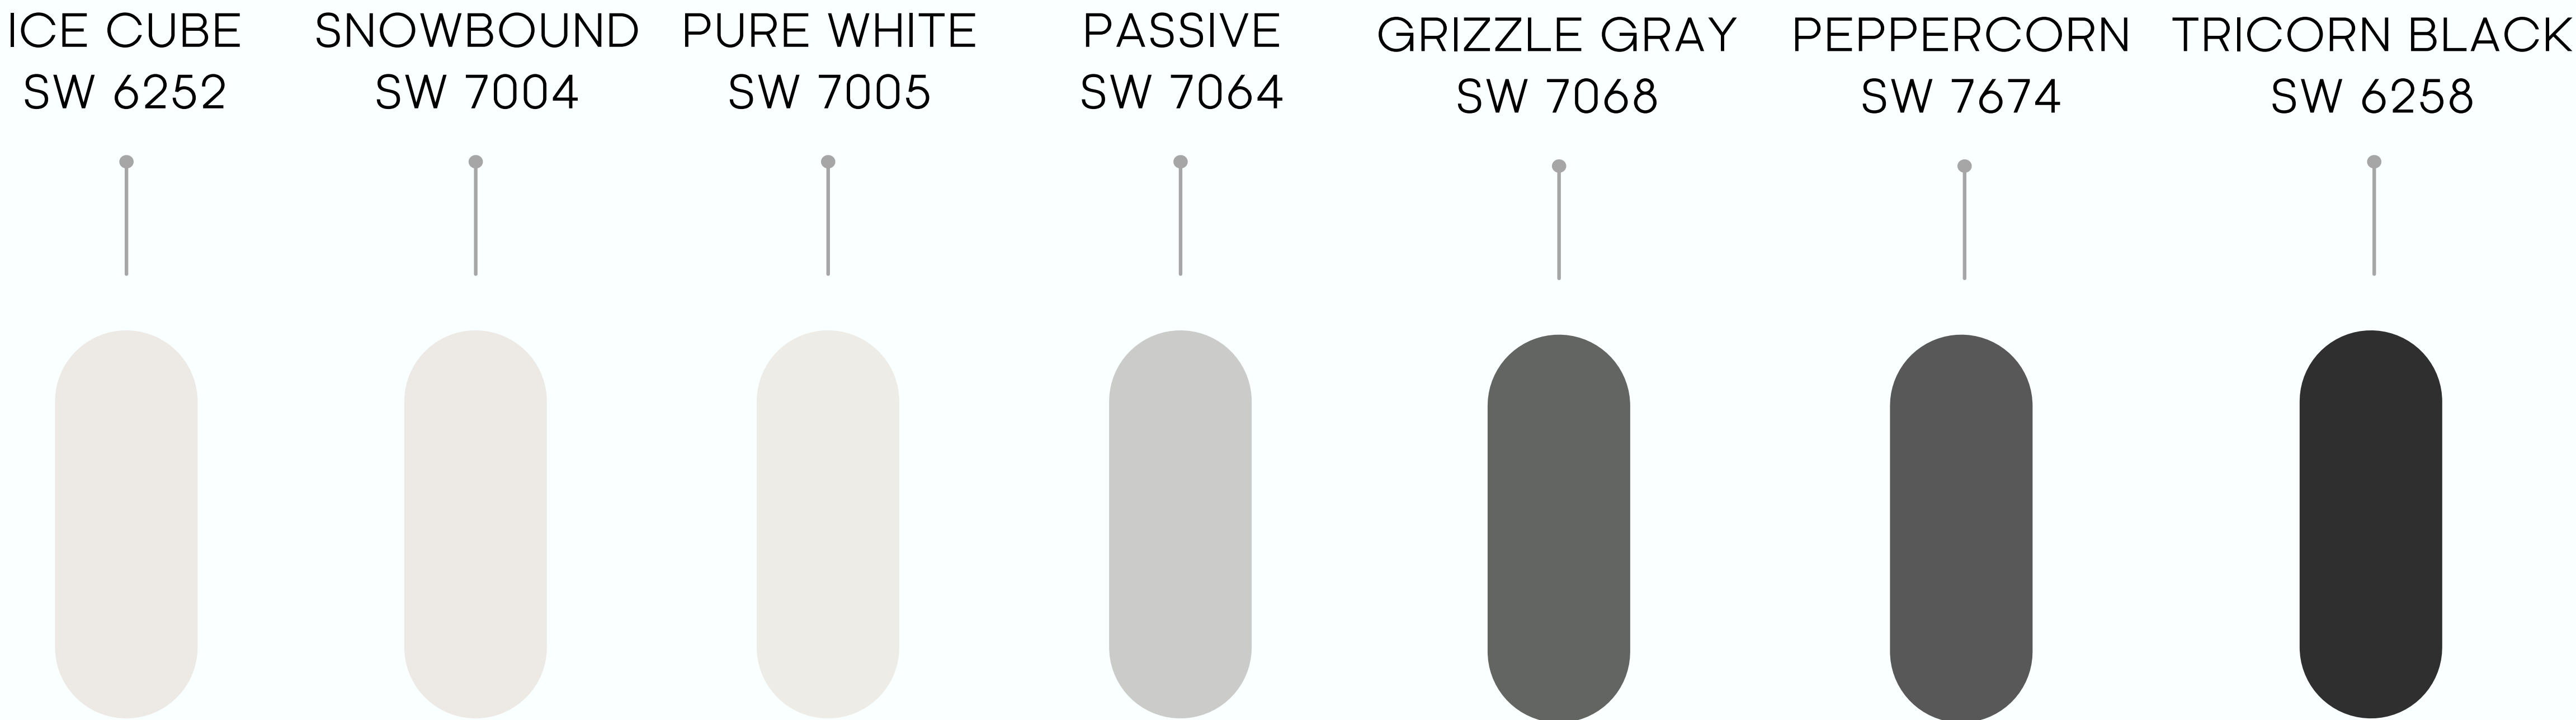

PAINT COLOR SELECTIONS

4208 Windsor Place
Raleigh, NC

General Walls	SW 7004 Snowbound (if not specified below)
Trim & Ceilings	SW 7005 Pure White (if not specified below)
Master Bedroom	Walls: SW 6252 Ice Cube
Study	Walls, Trim & Ceiling: SW 7068 Grizzle Gray
1st Floor Powder Room	Trim & Ceiling: SW 7674 Peppercorn
Scullery	Walls: SW 7004 Snowbound
Bathroom 2	Walls: SW 7064 Passive
Bathroom 3	Walls: SW 7064 Passive
Game Room & Media Room	Walls: SW 7004 Snowbound
Game Room Bathroom	Walls: SW 7064 Passive
Mudroom Built-Ins	Vertical Ship Lap: SW 7068 Grizzle Gray
Exterior Fireplace Mantel	Espresso Minwax Stain
Brick & Siding	SW 7005 Pure White
Trim & Fascia	SW 6258 Tricorn Black