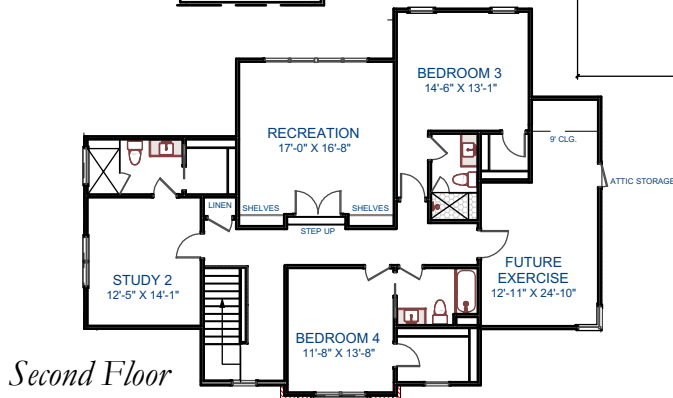

*Basement*

*First Floor*

*Second Floor*

*5428 Winding View Lane*

5,663 SQUARE FEET

4 BEDROOMS | 7 BATHROOMS

1ST FLOOR OWNER'S SUITE | 4 CAR GARAGE