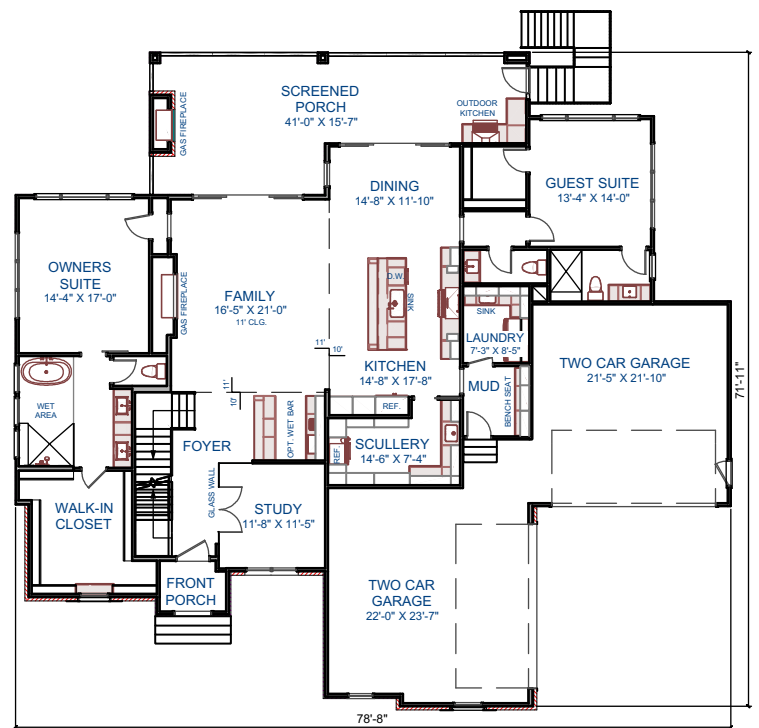

*Basement*

*First Floor*

*Second Floor*

*5428 Winding View Lane*

5,663 SQUARE FEET

4 BEDROOMS | 7 BATHROOMS

1ST FLOOR OWNER'S SUITE | 4 CAR GARAGE