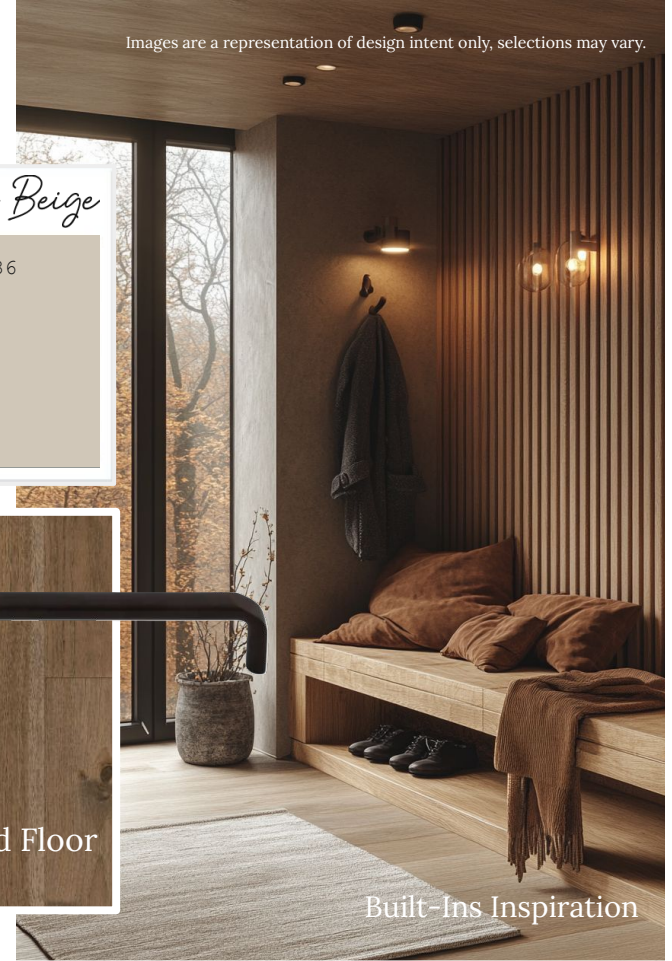

SW 7036

Images are a representation of design intent only, selections may vary.

Lime Wash
Accent

Entry
Hallway

Lauraiston Stone
SW 9593

SW 7551
Greek Villa

Wood Floor

Primary Bedroom Entry Accent Wall